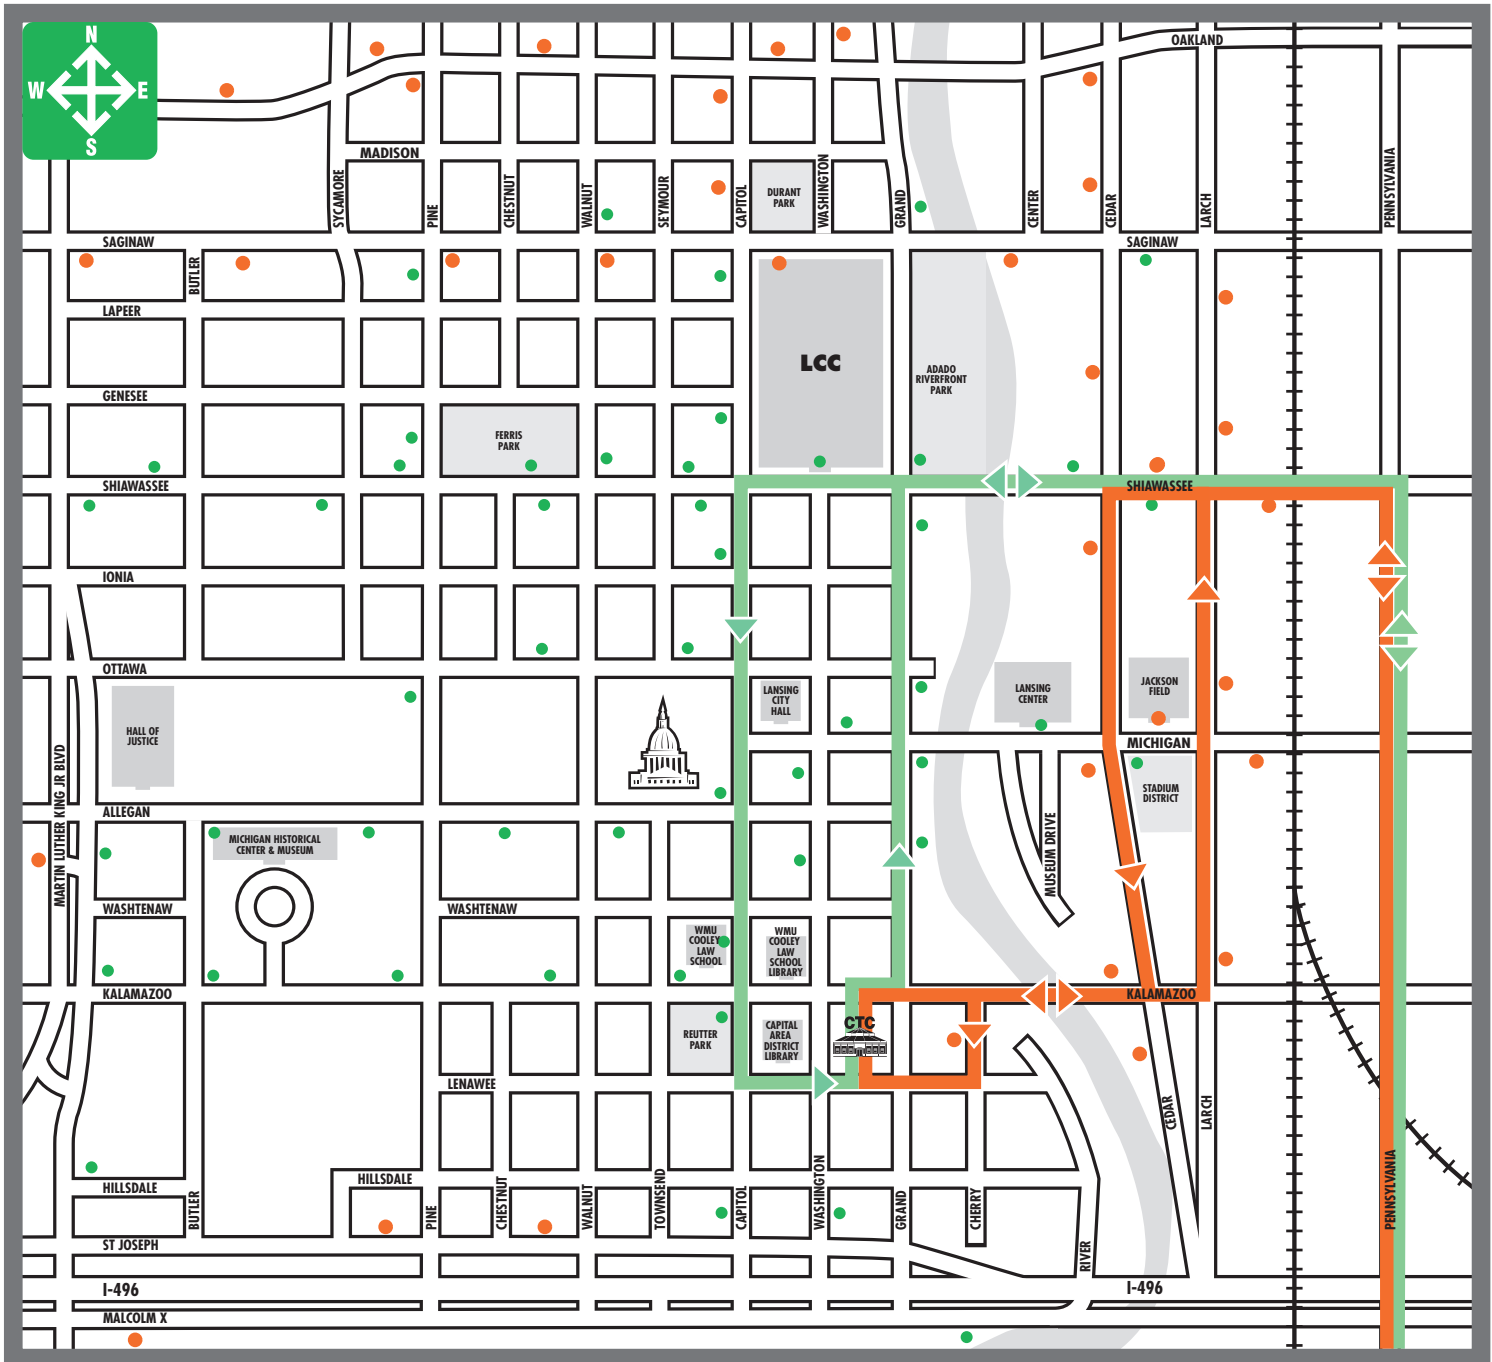

Route 8 Event Detour

Event Detour Routes become effective when large events in downtown Lansing impact regular route service. For specific event detour dates, use CATA's Rider Alert (cata.org) or check downtown bus stops that will be closed for the event.

LEGEND

- Regular Route
- Event Detour Route
- Bus Stop **Closed** During Event Detours
- Bus Stop **Open** During Event Detours