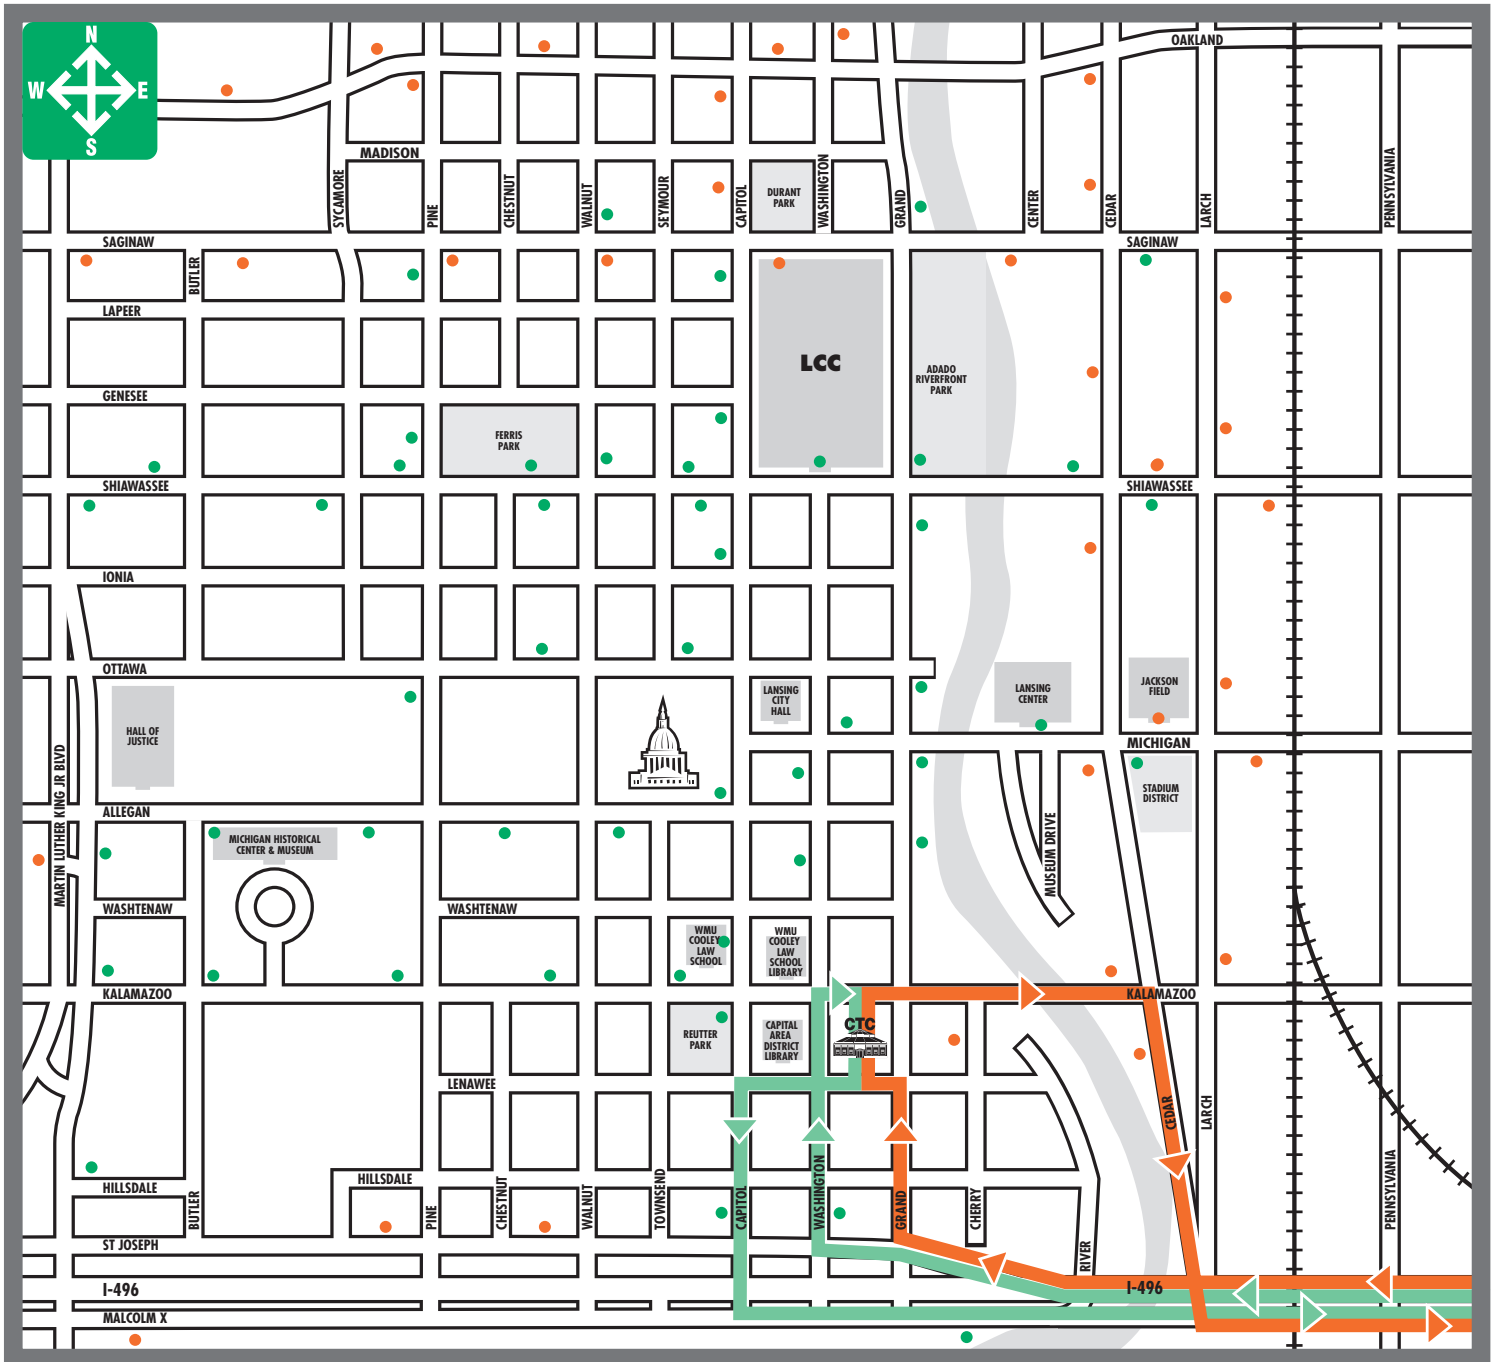

Route 7 Event Detour

Event Detour Routes become effective when large events in downtown Lansing impact regular route service. For specific event detour dates, use CATA's Rider Alert (cata.org) or check downtown bus stops that will be closed for the event.

LEGEND

- Regular Route
- Event Detour Route
- Bus Stop **Closed** During Event Detours
- Bus Stop **Open** During Event Detours