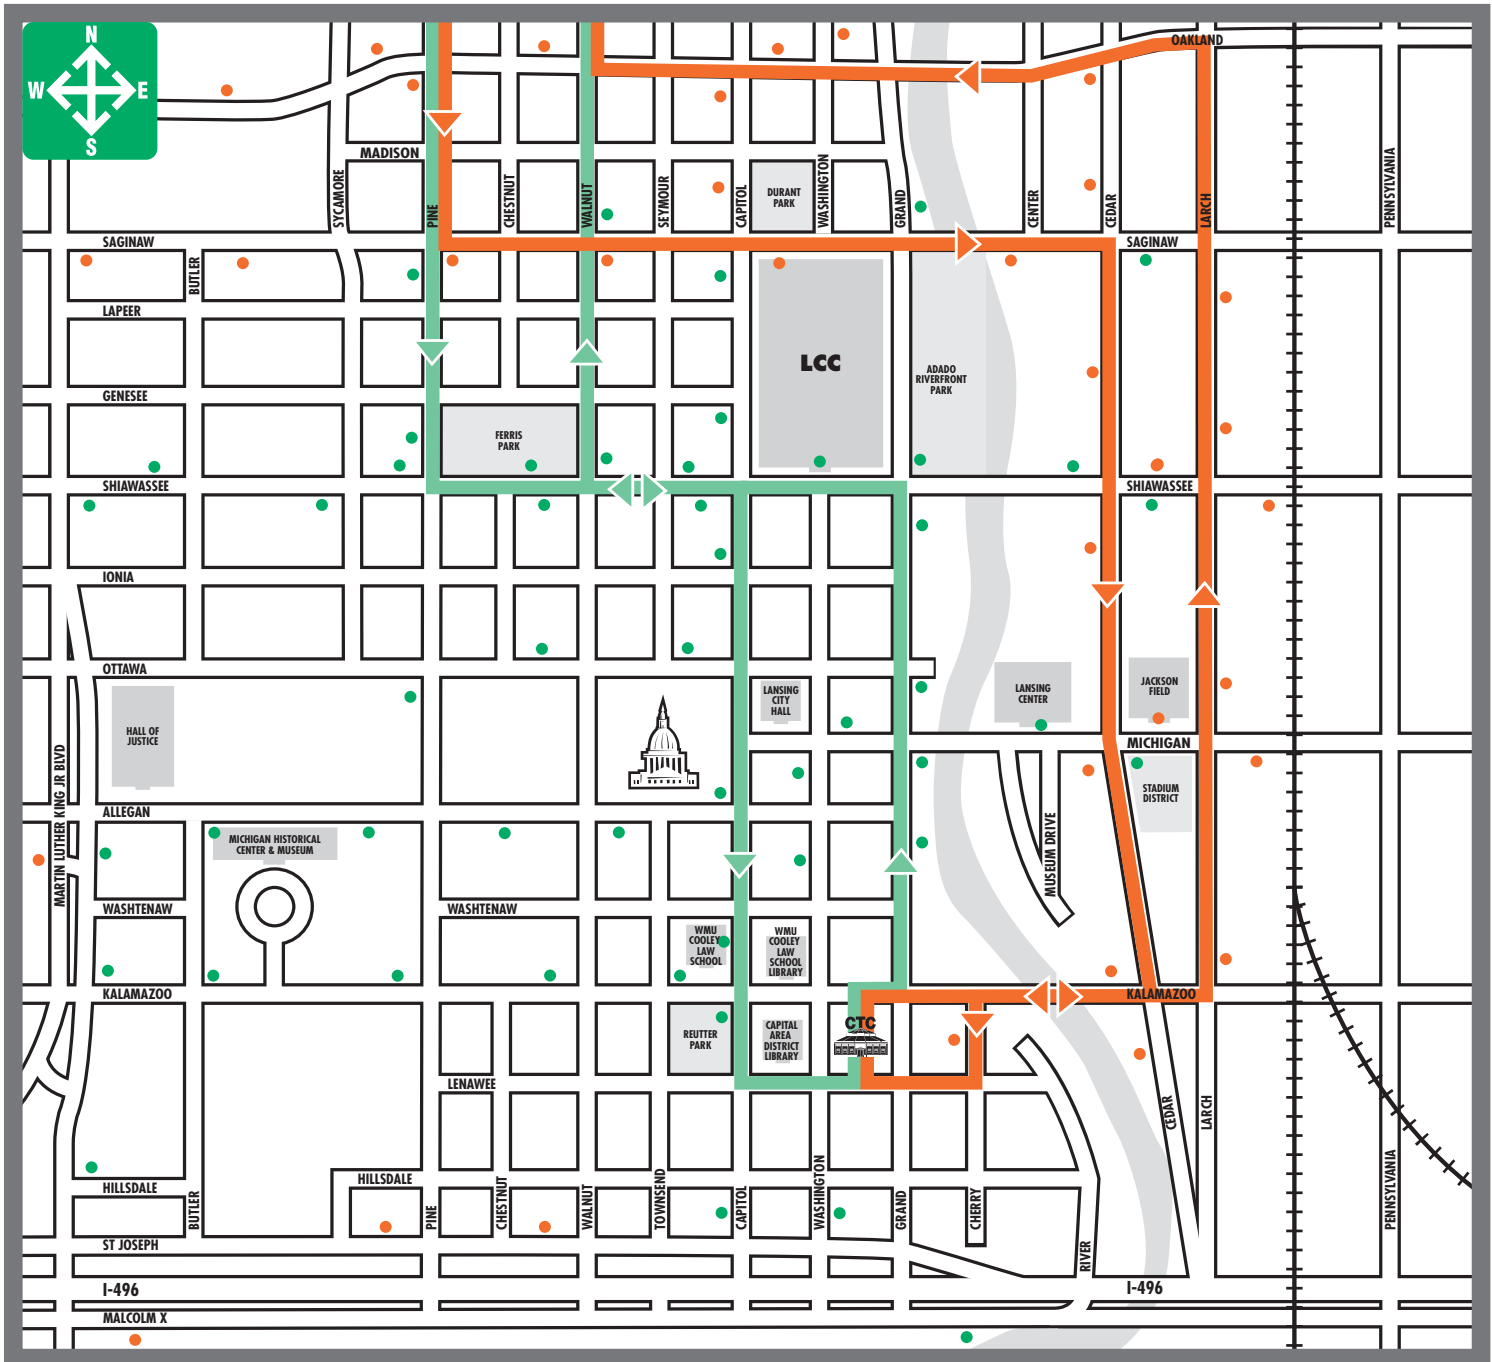

Route 3 Event Detour

Event Detour Routes become effective when large events in downtown Lansing impact regular route service. For specific event detour dates, use CATA's Rider Alert (cata.org) or check downtown bus stops that will be closed for the event.

LEGEND

- Regular Route
- Event Detour Route
- Bus Stop **Closed** During Event Detours
- Bus Stop **Open** During Event Detours