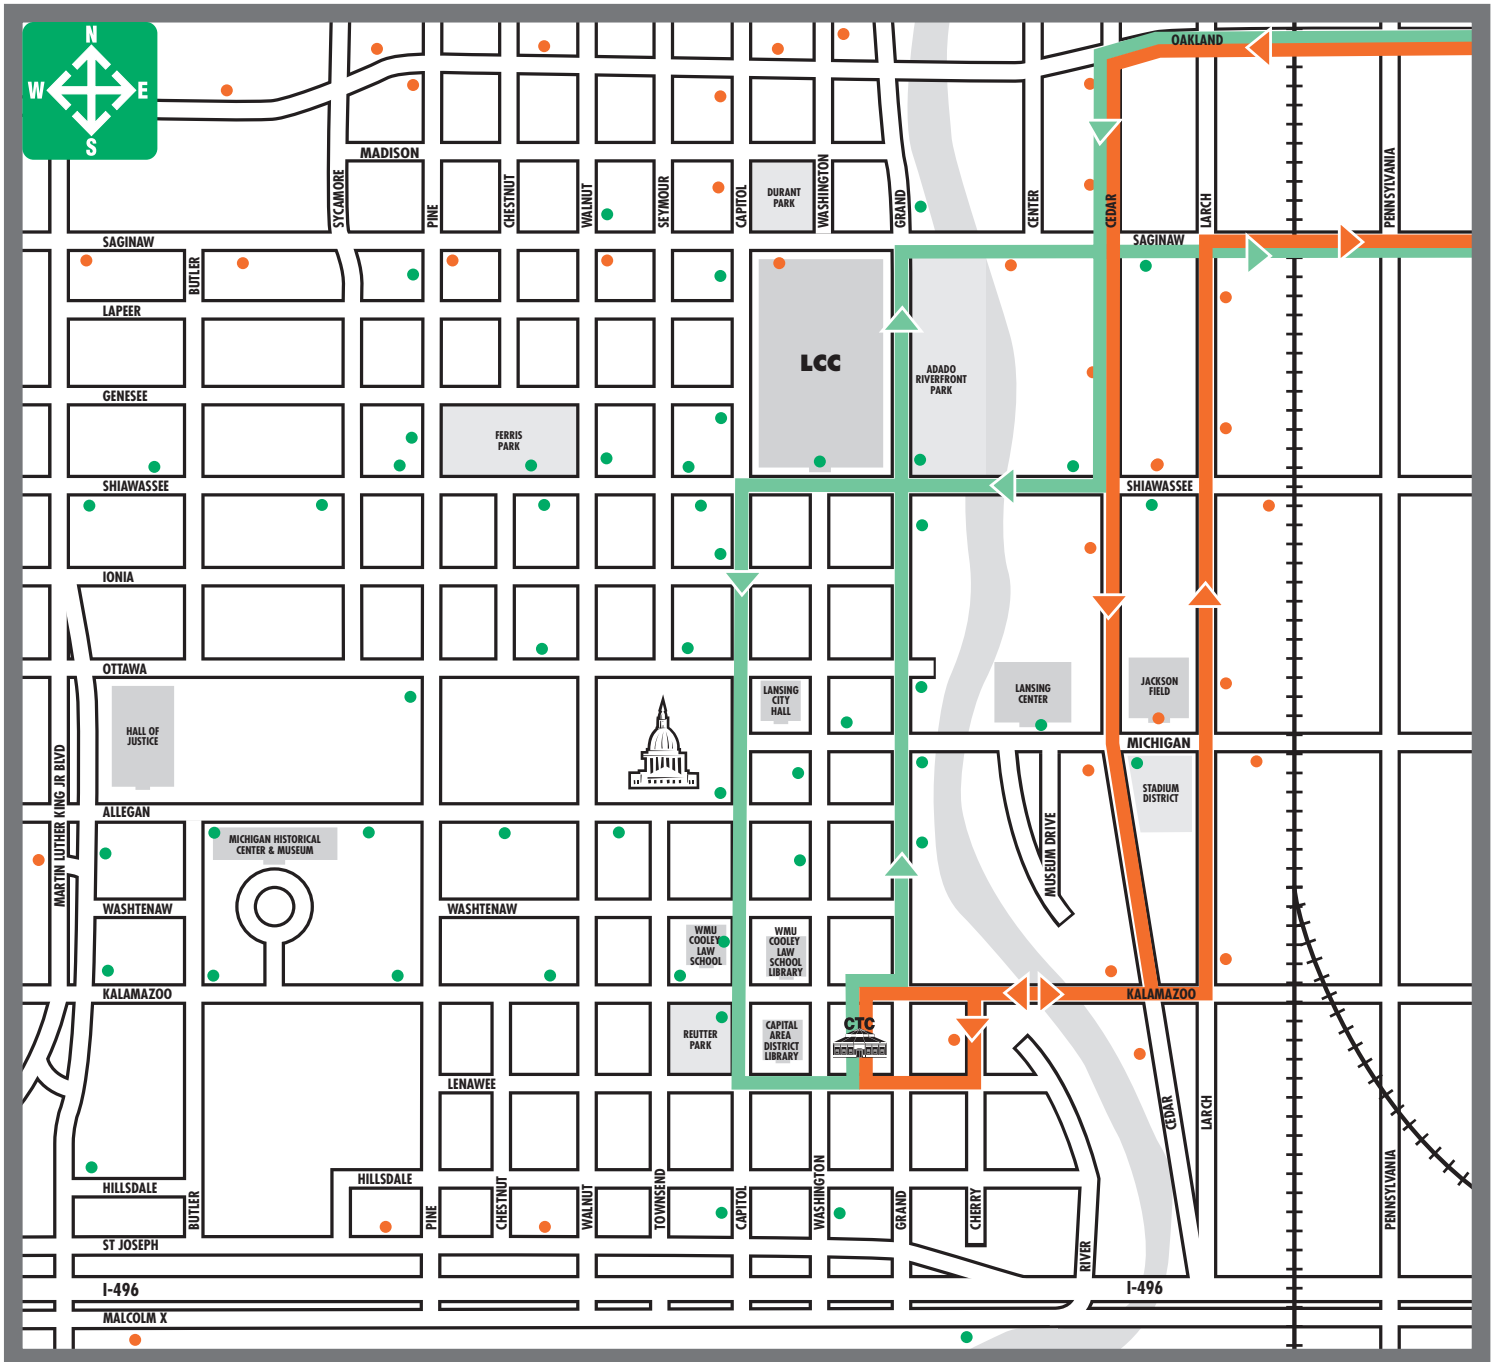

Route 13 Event Detour

Event Detour Routes become effective when large events in downtown Lansing impact regular route service. For specific event detour dates, use CATA's Rider Alert (cata.org) or check downtown bus stops that will be closed for the event.

LEGEND

- Regular Route
- Event Detour Route
- Bus Stop **Closed** During Event Detours
- Bus Stop **Open** During Event Detours