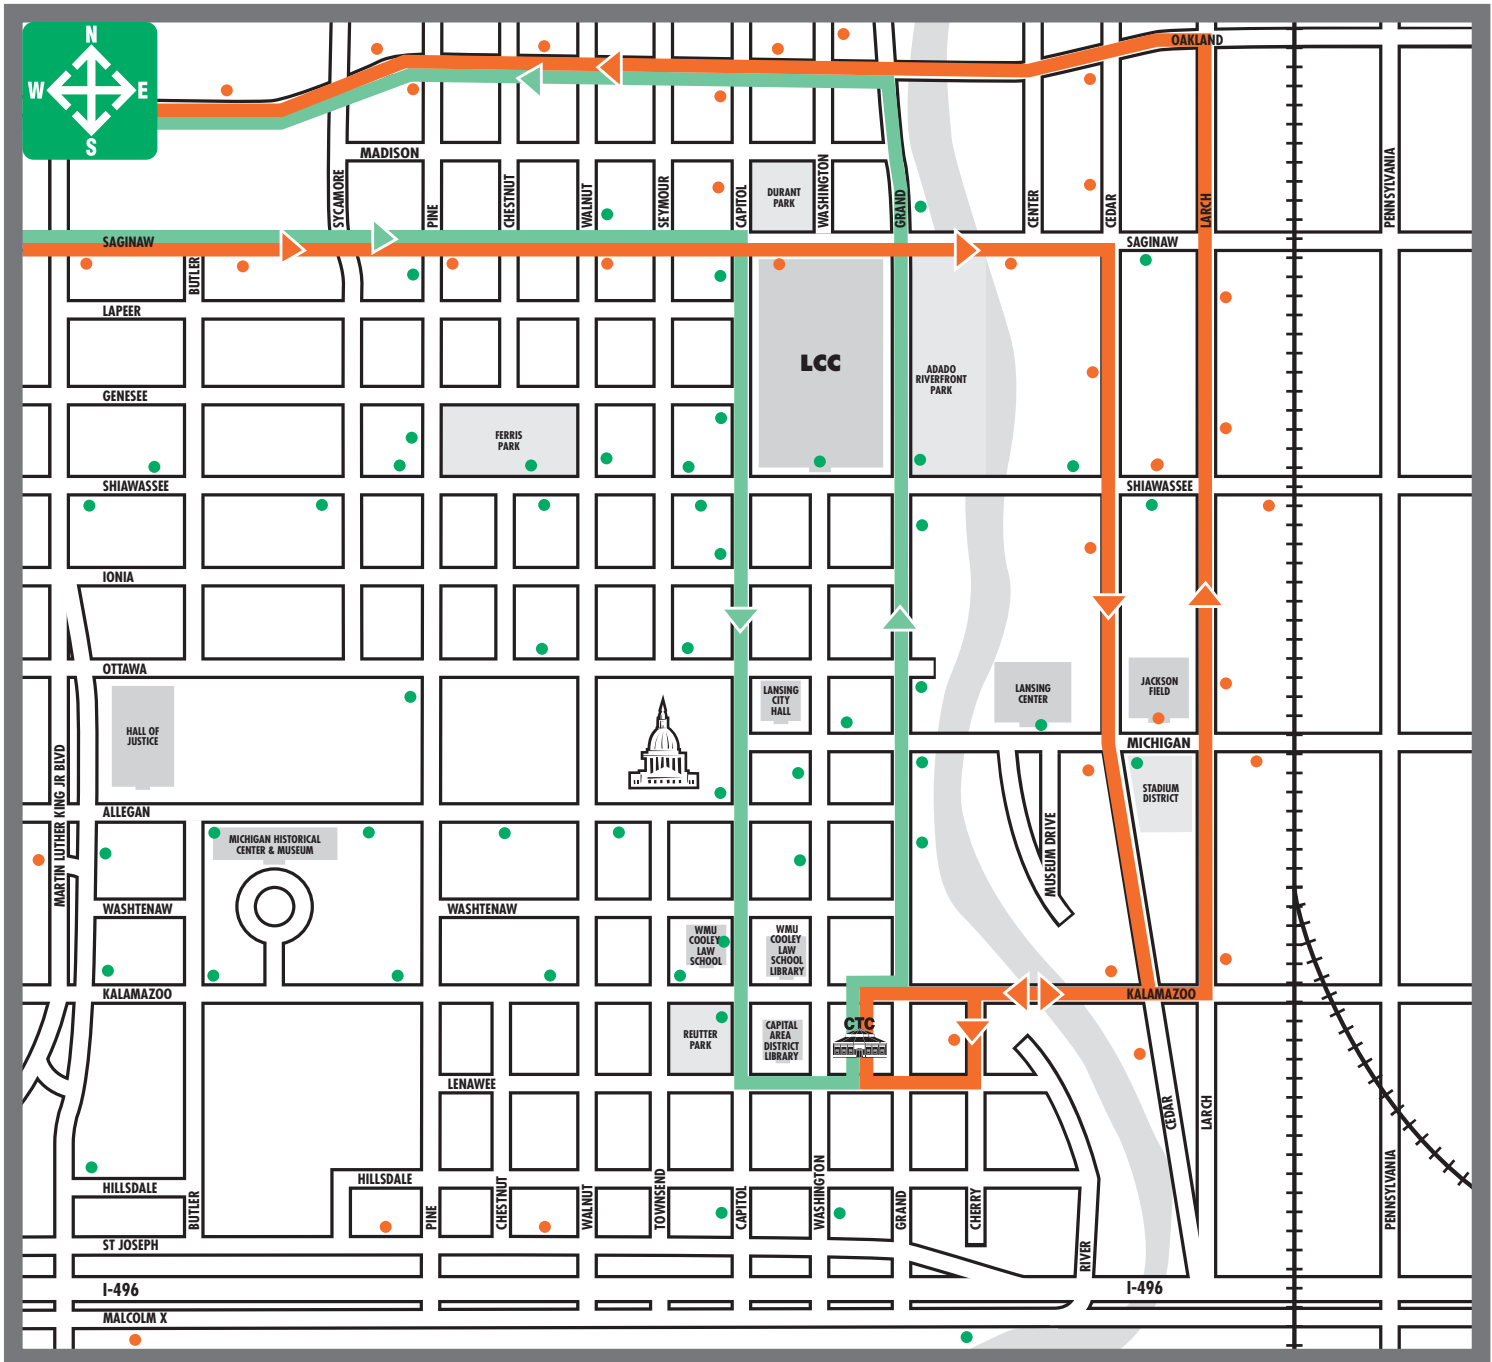

Route 12 Event Detour

Event Detour Routes become effective when large events in downtown Lansing impact regular route service. For specific event detour dates, use CATA's Rider Alert (cata.org) or check downtown bus stops that will be closed for the event.

LEGEND

- Regular Route
- Event Detour Route
- Bus Stop **Closed** During Event Detours
- Bus Stop **Open** During Event Detours