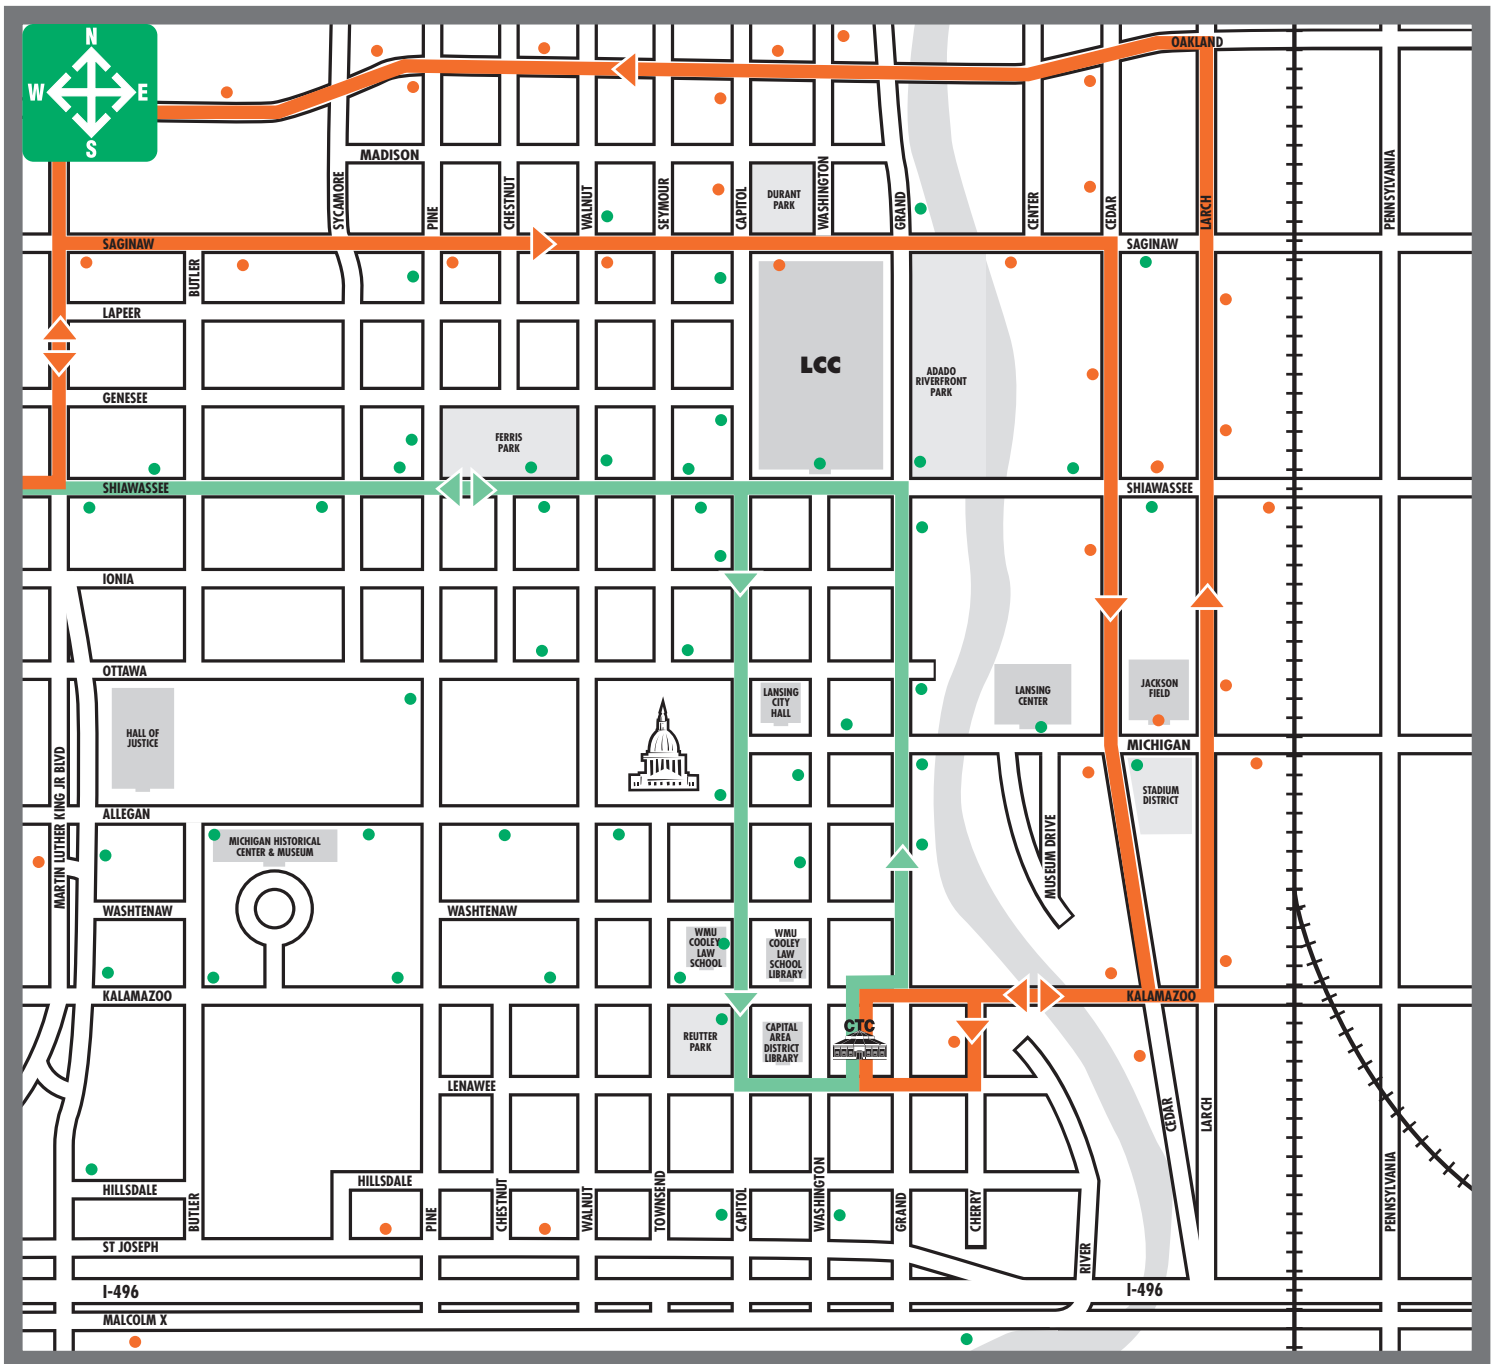

# Route 11 Event Detour

**Event Detour Routes** become effective when large events in downtown Lansing impact regular route service. For specific event detour dates, use CATA's Rider Alert ([cata.org](http://cata.org)) or check downtown bus stops that will be closed for the event.

## LEGEND

- Regular Route
- Event Detour Route
- Bus Stop **Closed** During Event Detours
- Bus Stop **Open** During Event Detours