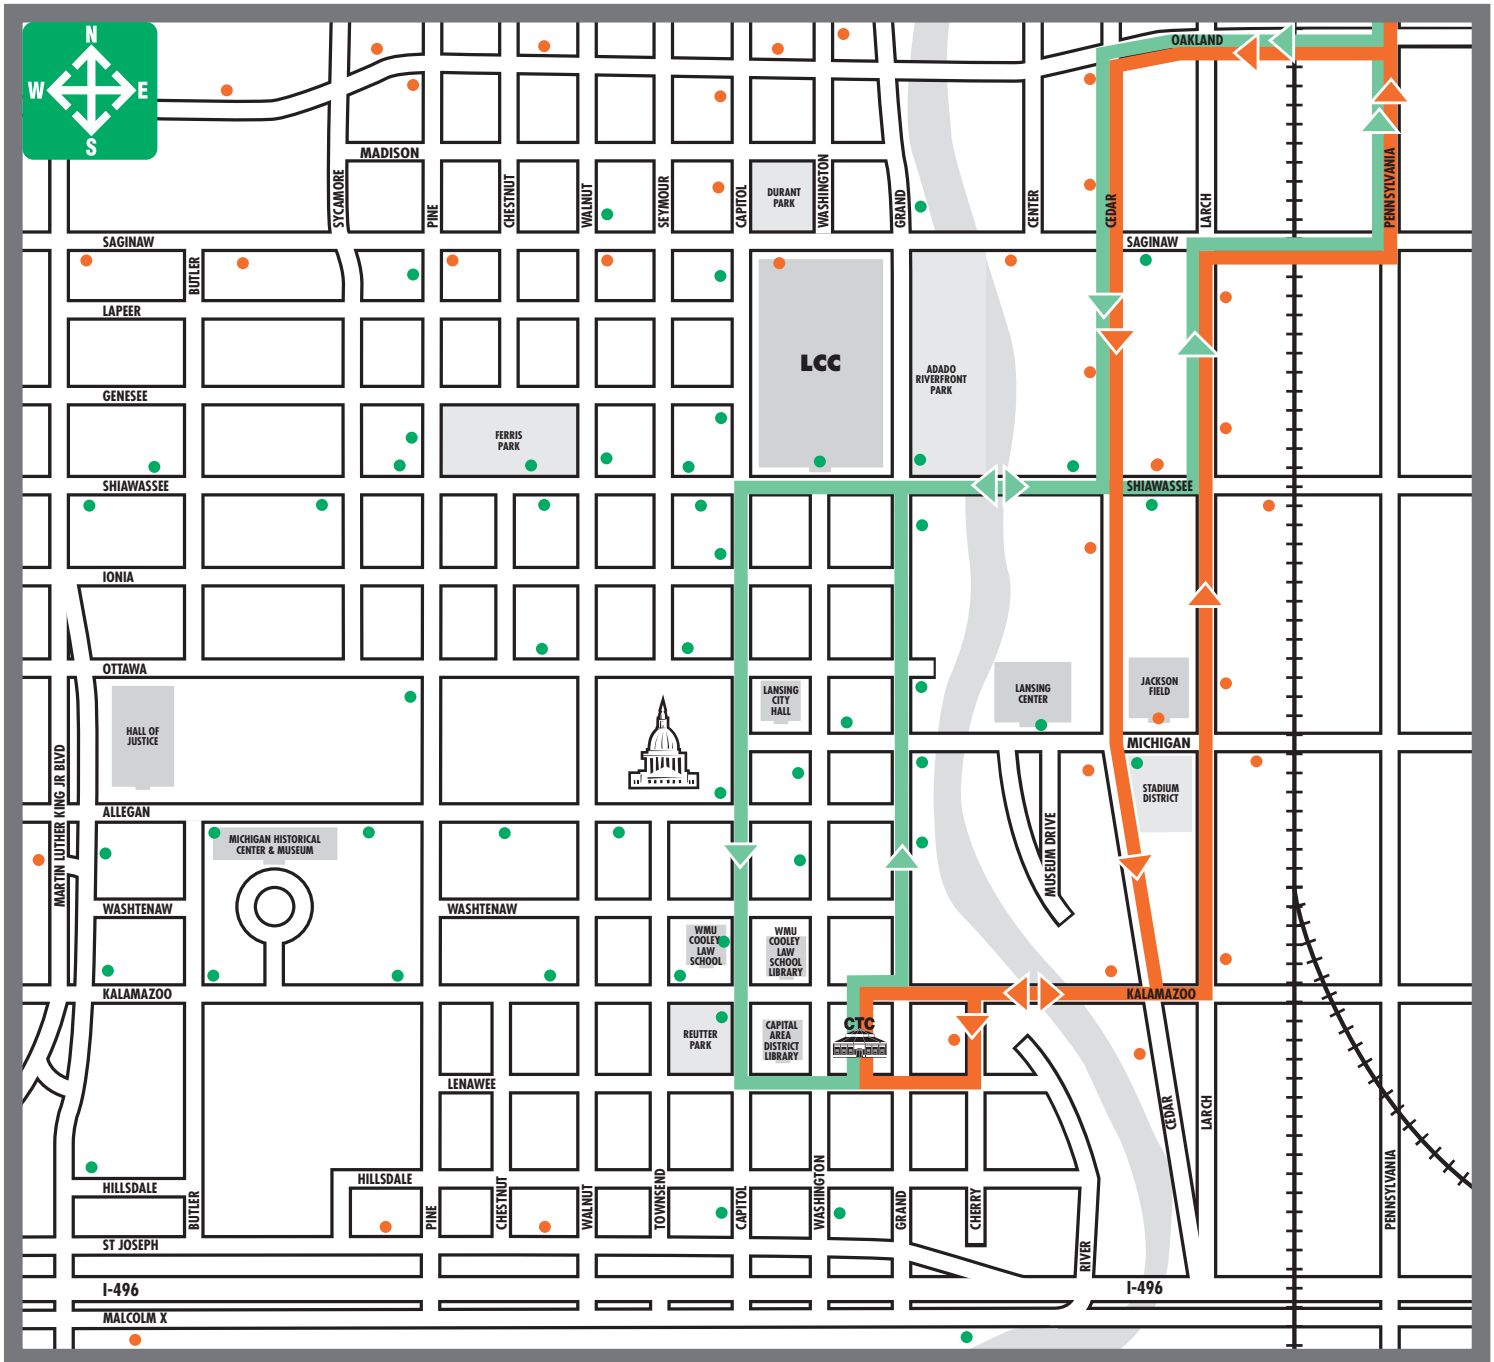

Route 10 Event Detour

Event Detour Routes become effective when large events in downtown Lansing impact regular route service. For specific event detour dates, use CATA's Rider Alert (cata.org) or check downtown bus stops that will be closed for the event.

LEGEND

- Regular Route
- Event Detour Route
- Bus Stop **Closed** During Event Detours
- Bus Stop **Open** During Event Detours