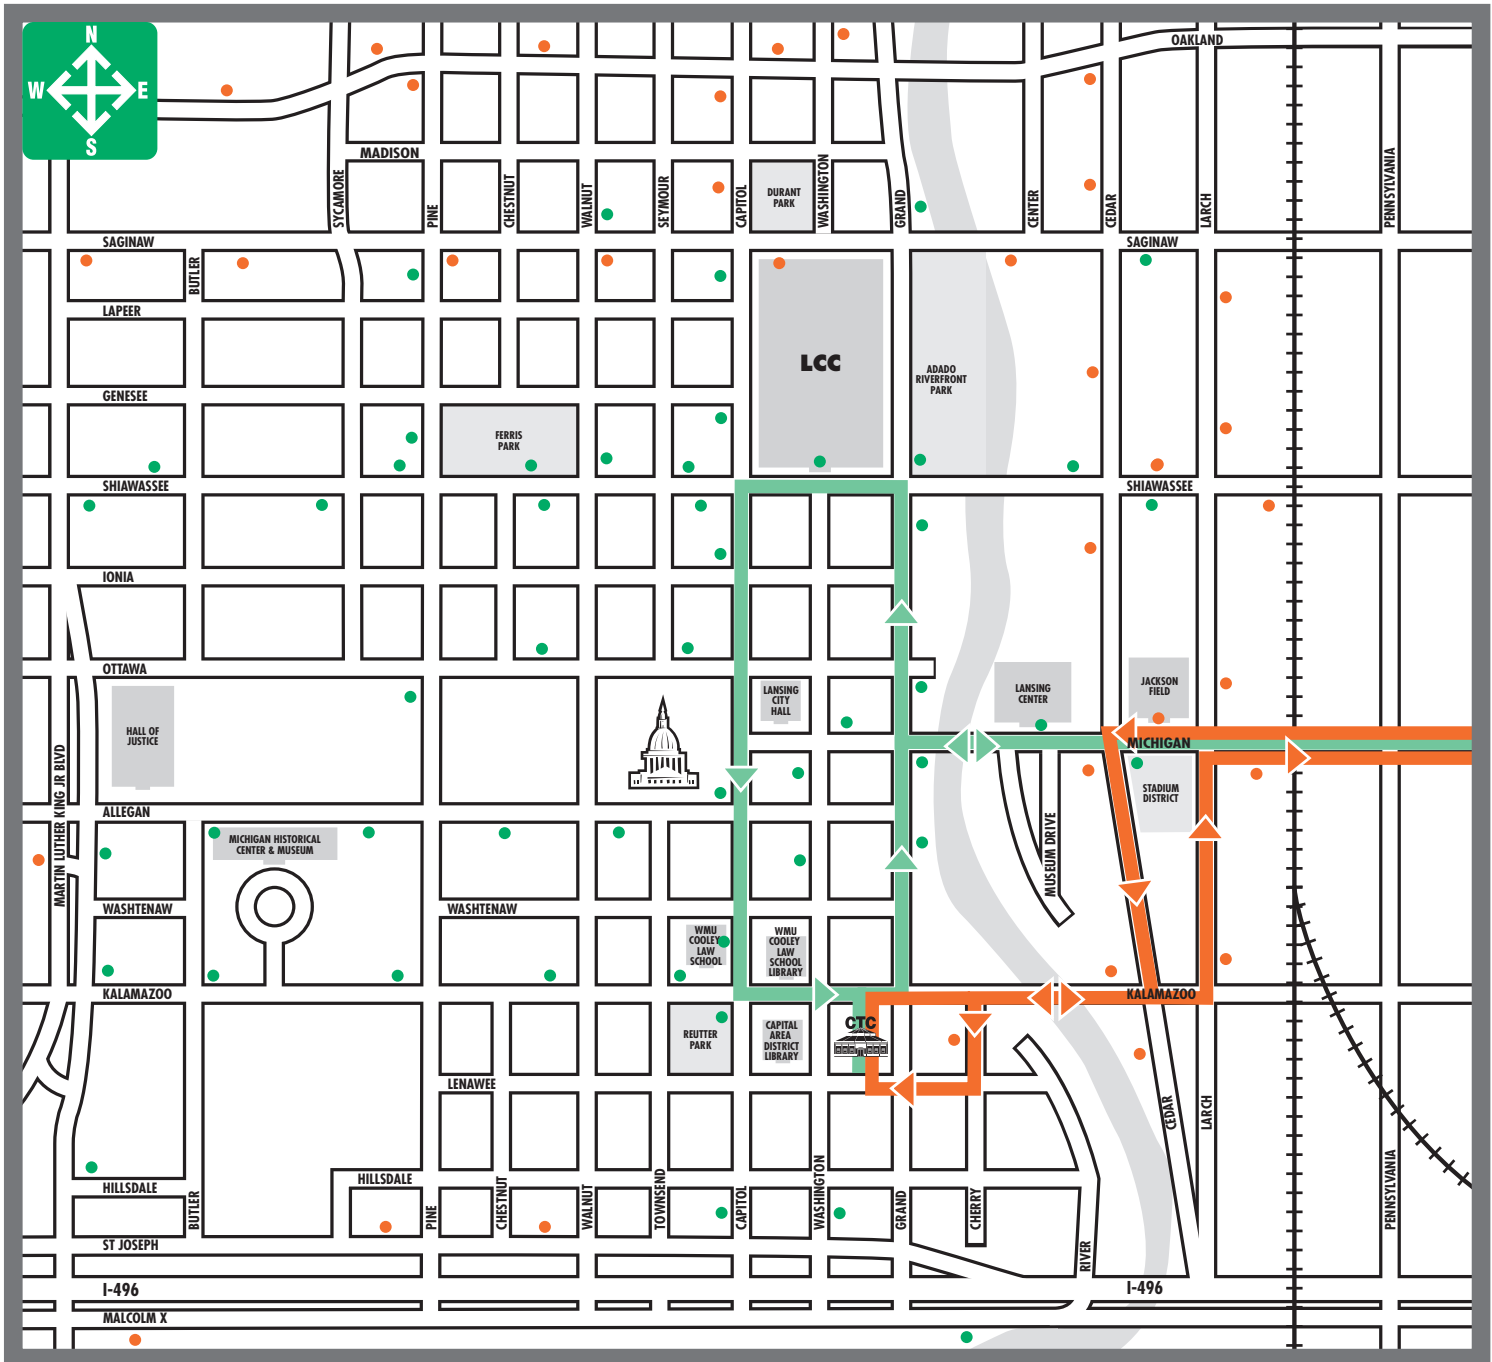

Route 1 Event Detour

Event Detour Routes become effective when large events in downtown Lansing impact regular route service. For specific event detour dates, use CATA's Rider Alert (cata.org) or check downtown bus stops that will be closed for the event.

LEGEND

- Regular Route
- Event Detour Route
- Bus Stop **Closed** During Event Detours
- Bus Stop **Open** During Event Detours