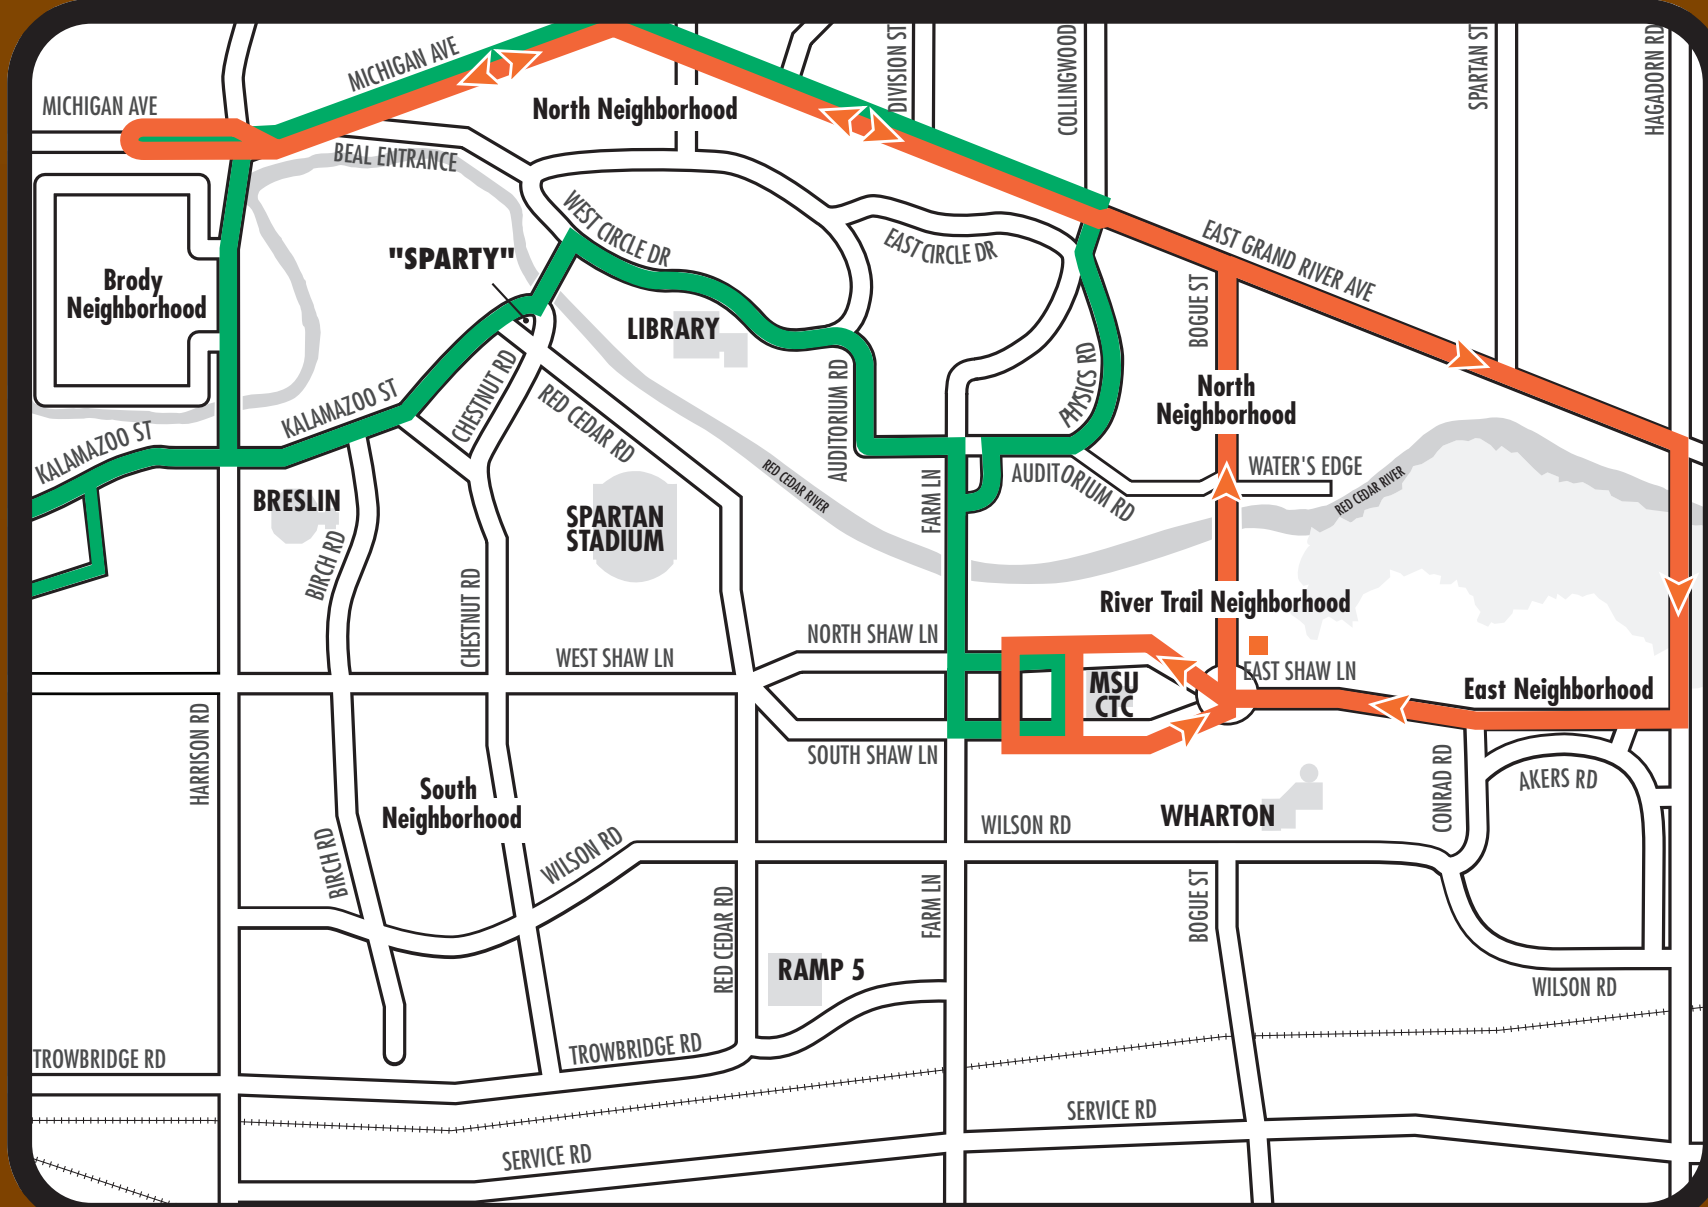

SATURDAY FOOTBALL GAME DAY DETOURS

SEPT. 14 AND 28 | OCT. 19 | NOV. 2 AND 30

Most detours are in effect from five hours prior to kickoff until two hours after the game.

20 South Harrison – Jolly – Dunckel

22 MSU – Haslett – Okemos

23 MSU – Okemos – Haslett

24 East Lansing – Lake Lansing Road

25 North Harrison

26 Abbot – Chandler

34 Brody Neighborhood – University Village

35 South Neighborhood – Spartan Village

LEGEND

- Regular Route
- Detour Route
- Detour Bus Stop