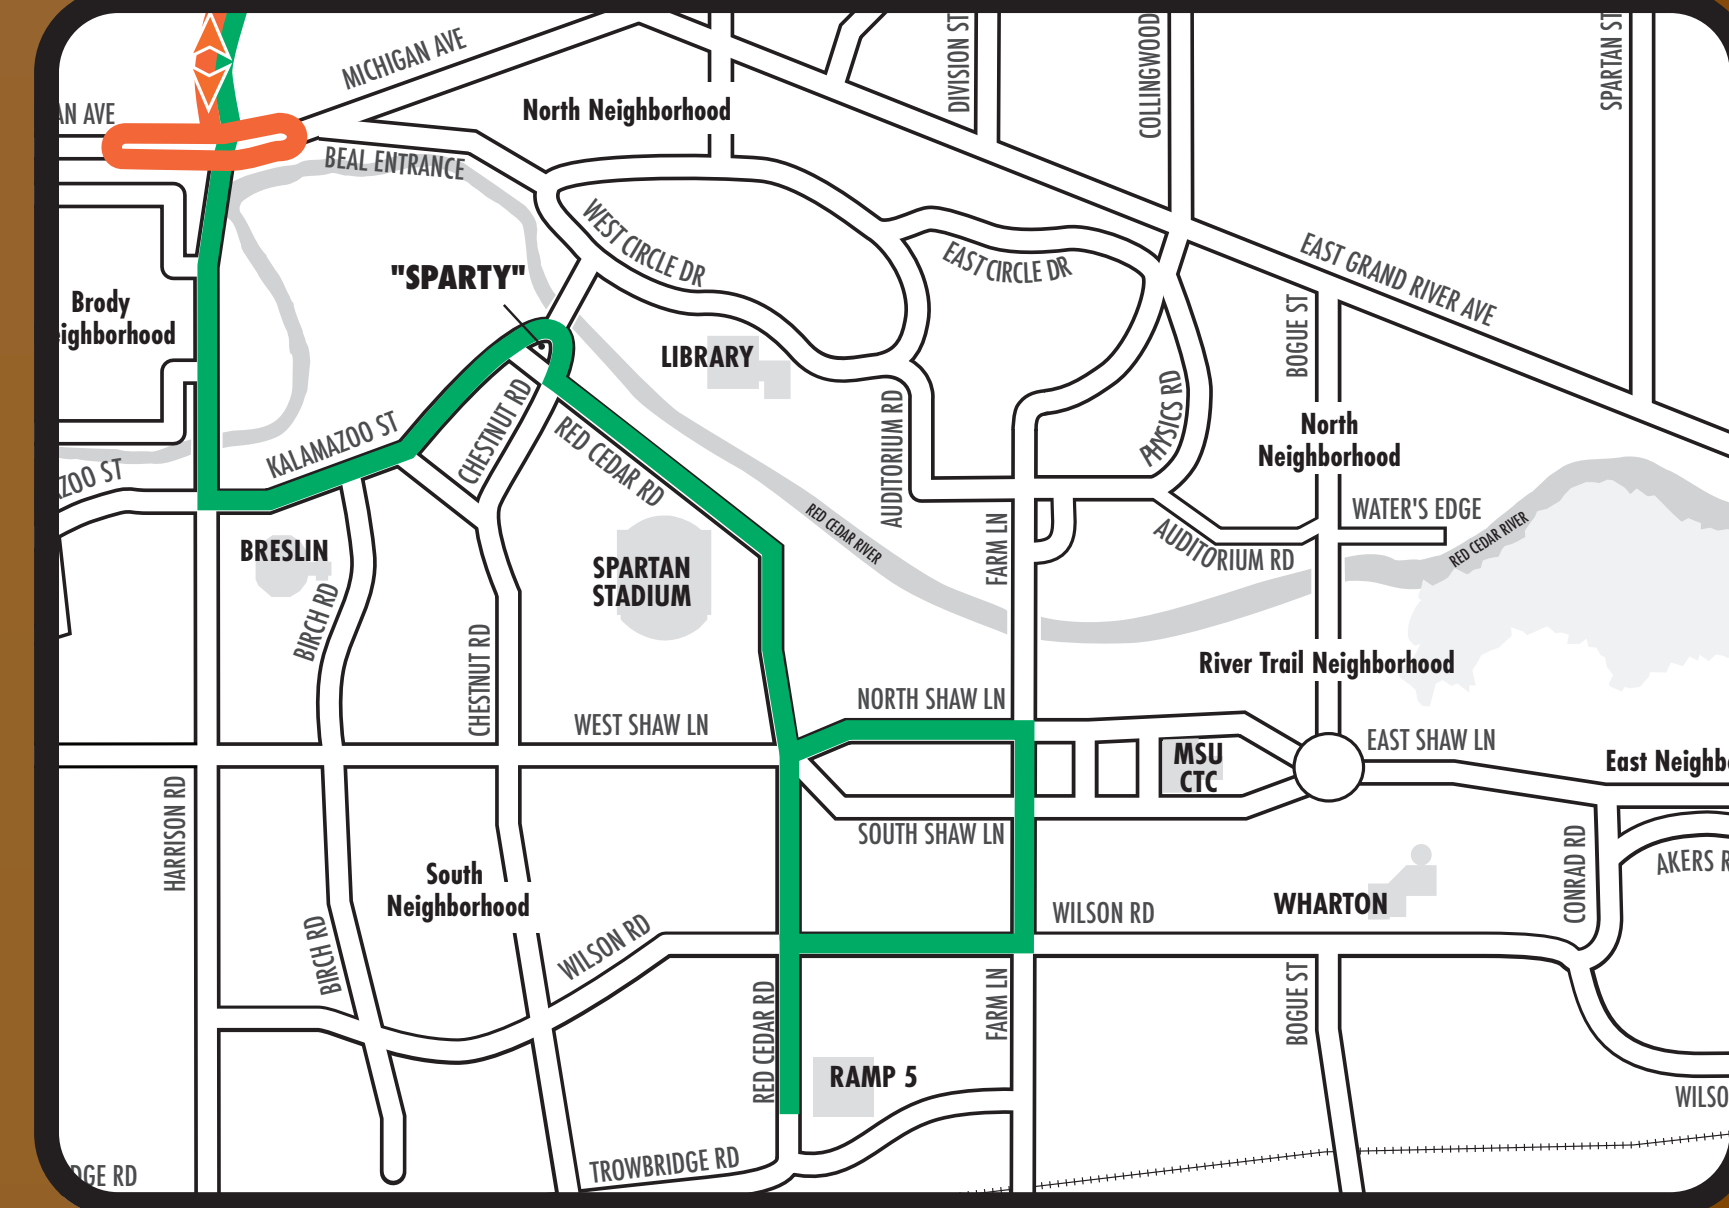

SATURDAY FOOTBALL GAME DAY DETOURS

SEPT. 14 AND 28 | OCT. 19 | NOV. 2 AND 30

Most detours are in effect from five hours prior to kickoff until two hours after the game.

20 South Harrison – Jolly – Dunckel

22 MSU – Haslett – Okemos

23 MSU – Okemos – Haslett

24 East Lansing – Lake Lansing Road

25 North Harrison

26 Abbot – Chandler

34 Brody Neighborhood – University Village

35 South Neighborhood – Spartan Village

LEGEND

- Regular Route
- Detour Route
- Detour Bus Stop