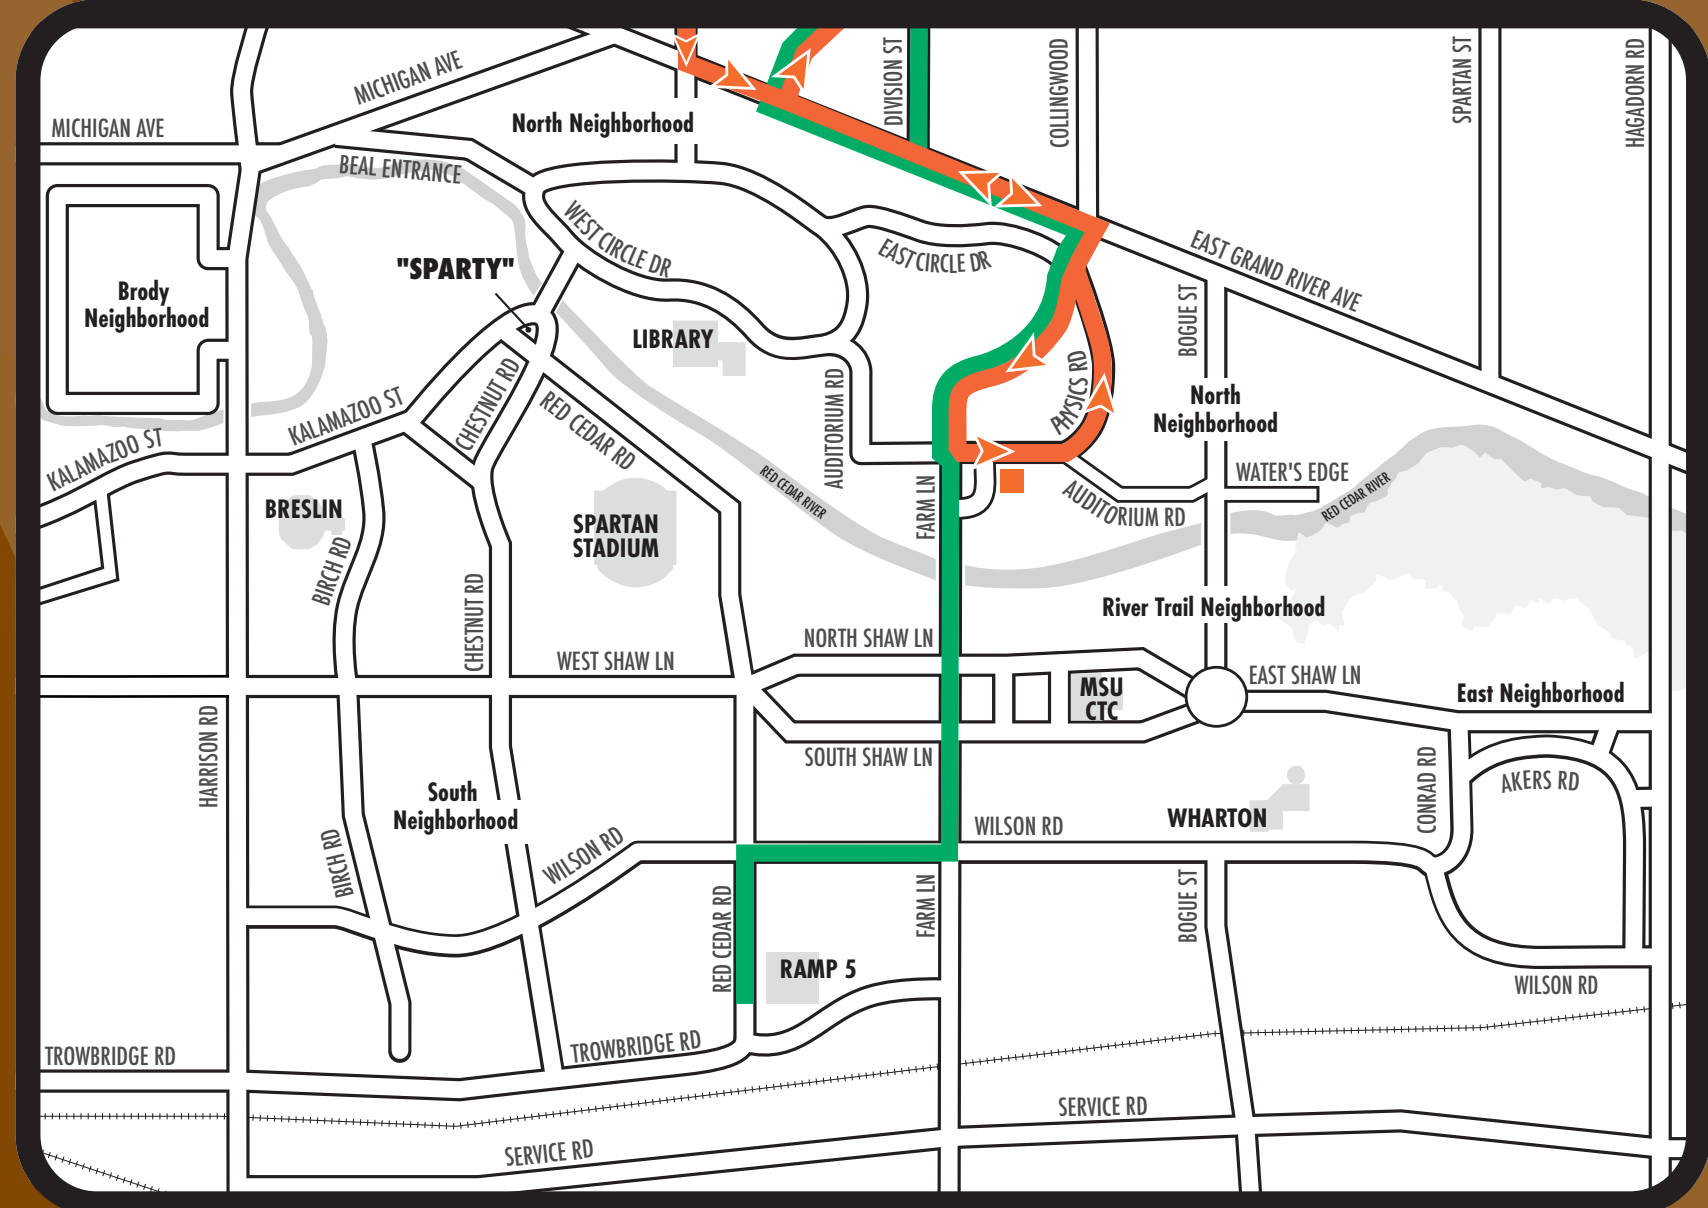

SATURDAY FOOTBALL GAME DAY DETOURS

SEPT. 14 AND 28 | OCT. 19 | NOV. 2 AND 30

Most detours are in effect from five hours prior to kickoff until two hours after the game.

20 South Harrison – Jolly – Dunckel

22 MSU – Haslett – Okemos

23 MSU – Okemos – Haslett

24 East Lansing – Lake Lansing Road

25 North Harrison

26 Abbot – Chandler

34 Brody Neighborhood – University Village

35 South Neighborhood – Spartan Village

LEGEND

- Regular Route
- Detour Route
- Detour Bus Stop