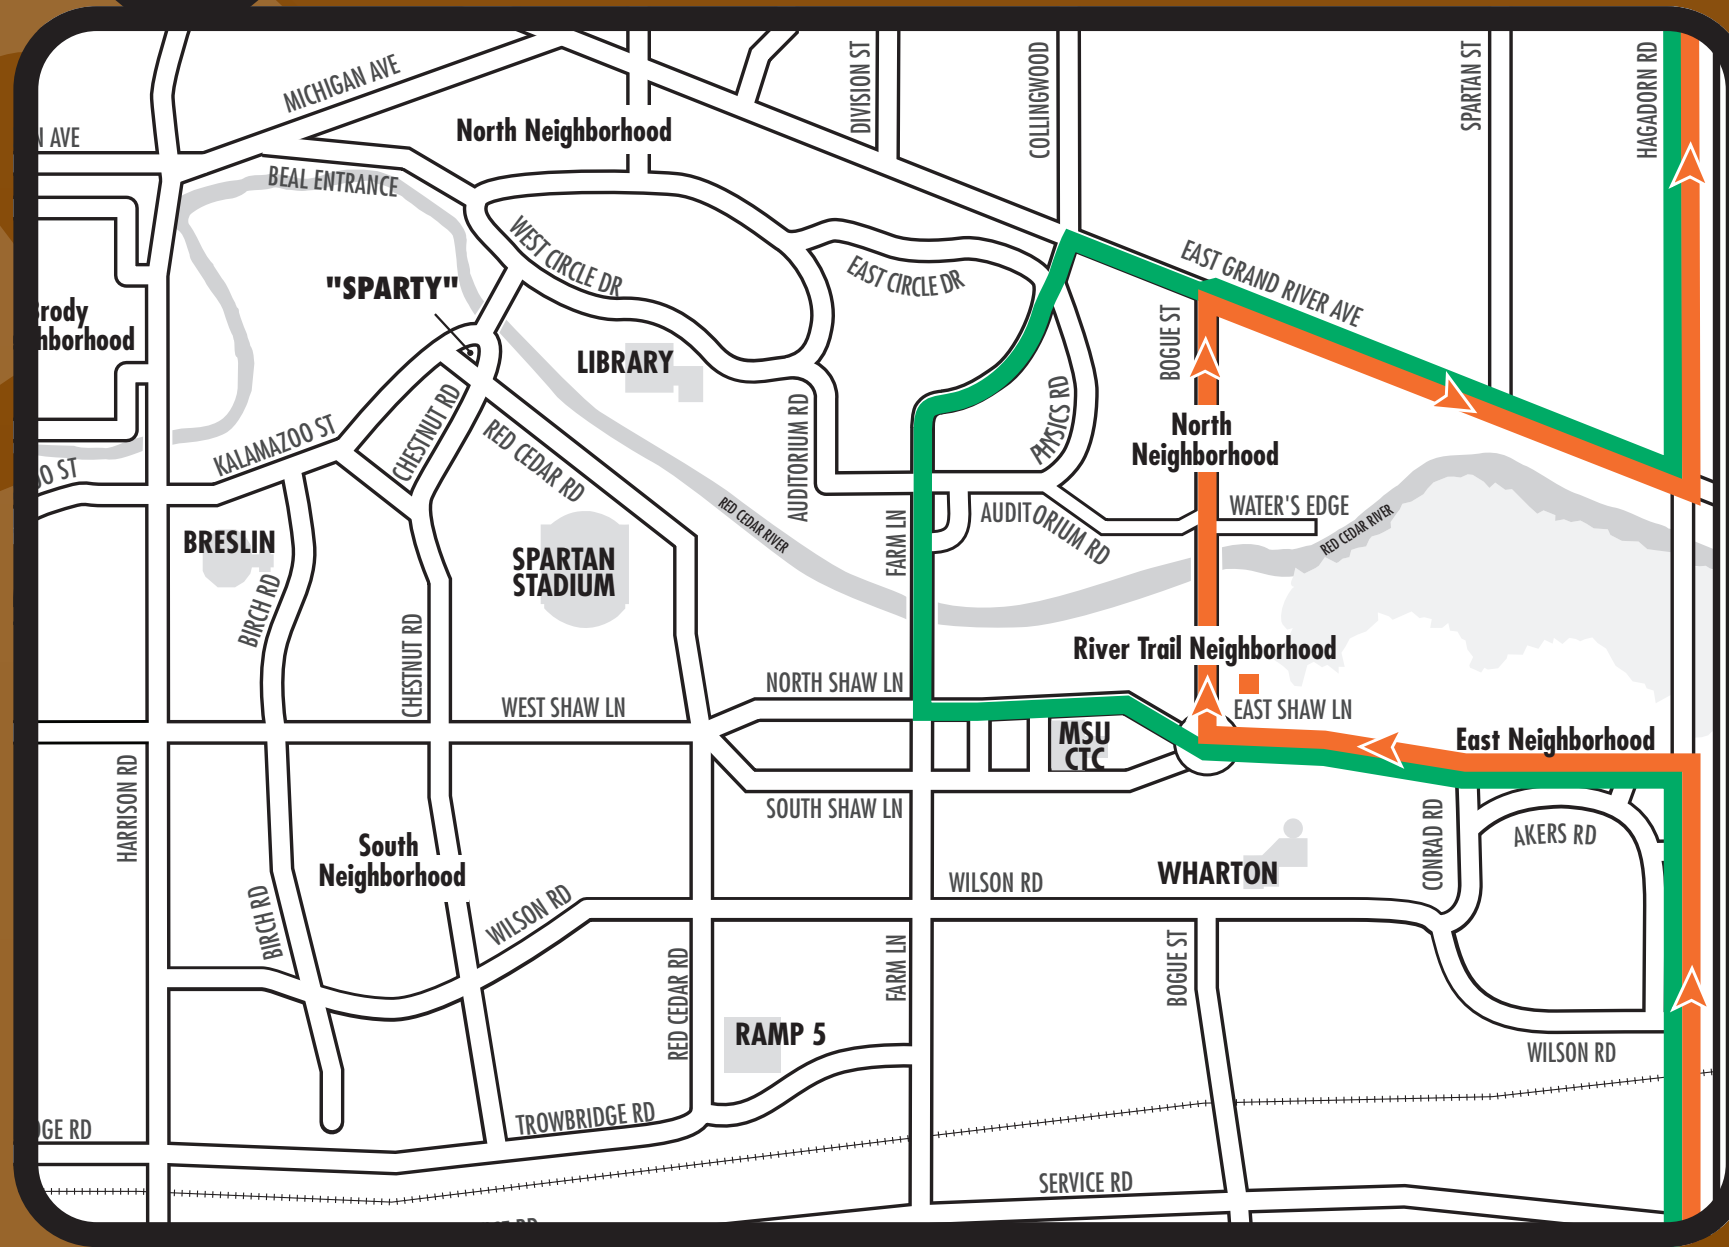

SATURDAY FOOTBALL GAME DAY DETOURS

SEPT. 14 AND 28 | OCT. 19 | NOV. 2 AND 30

Most detours are in effect from five hours prior to kickoff until two hours after the game.

20 South Harrison – Jolly – Dunckel

22 MSU – Haslett – Okemos

23 MSU – Okemos – Haslett

24 East Lansing – Lake Lansing Road

25 North Harrison

26 Abbot – Chandler

34 Brody Neighborhood – University Village

35 South Neighborhood – Spartan Village

LEGEND

- Regular Route
- Detour Route
- Detour Bus Stop