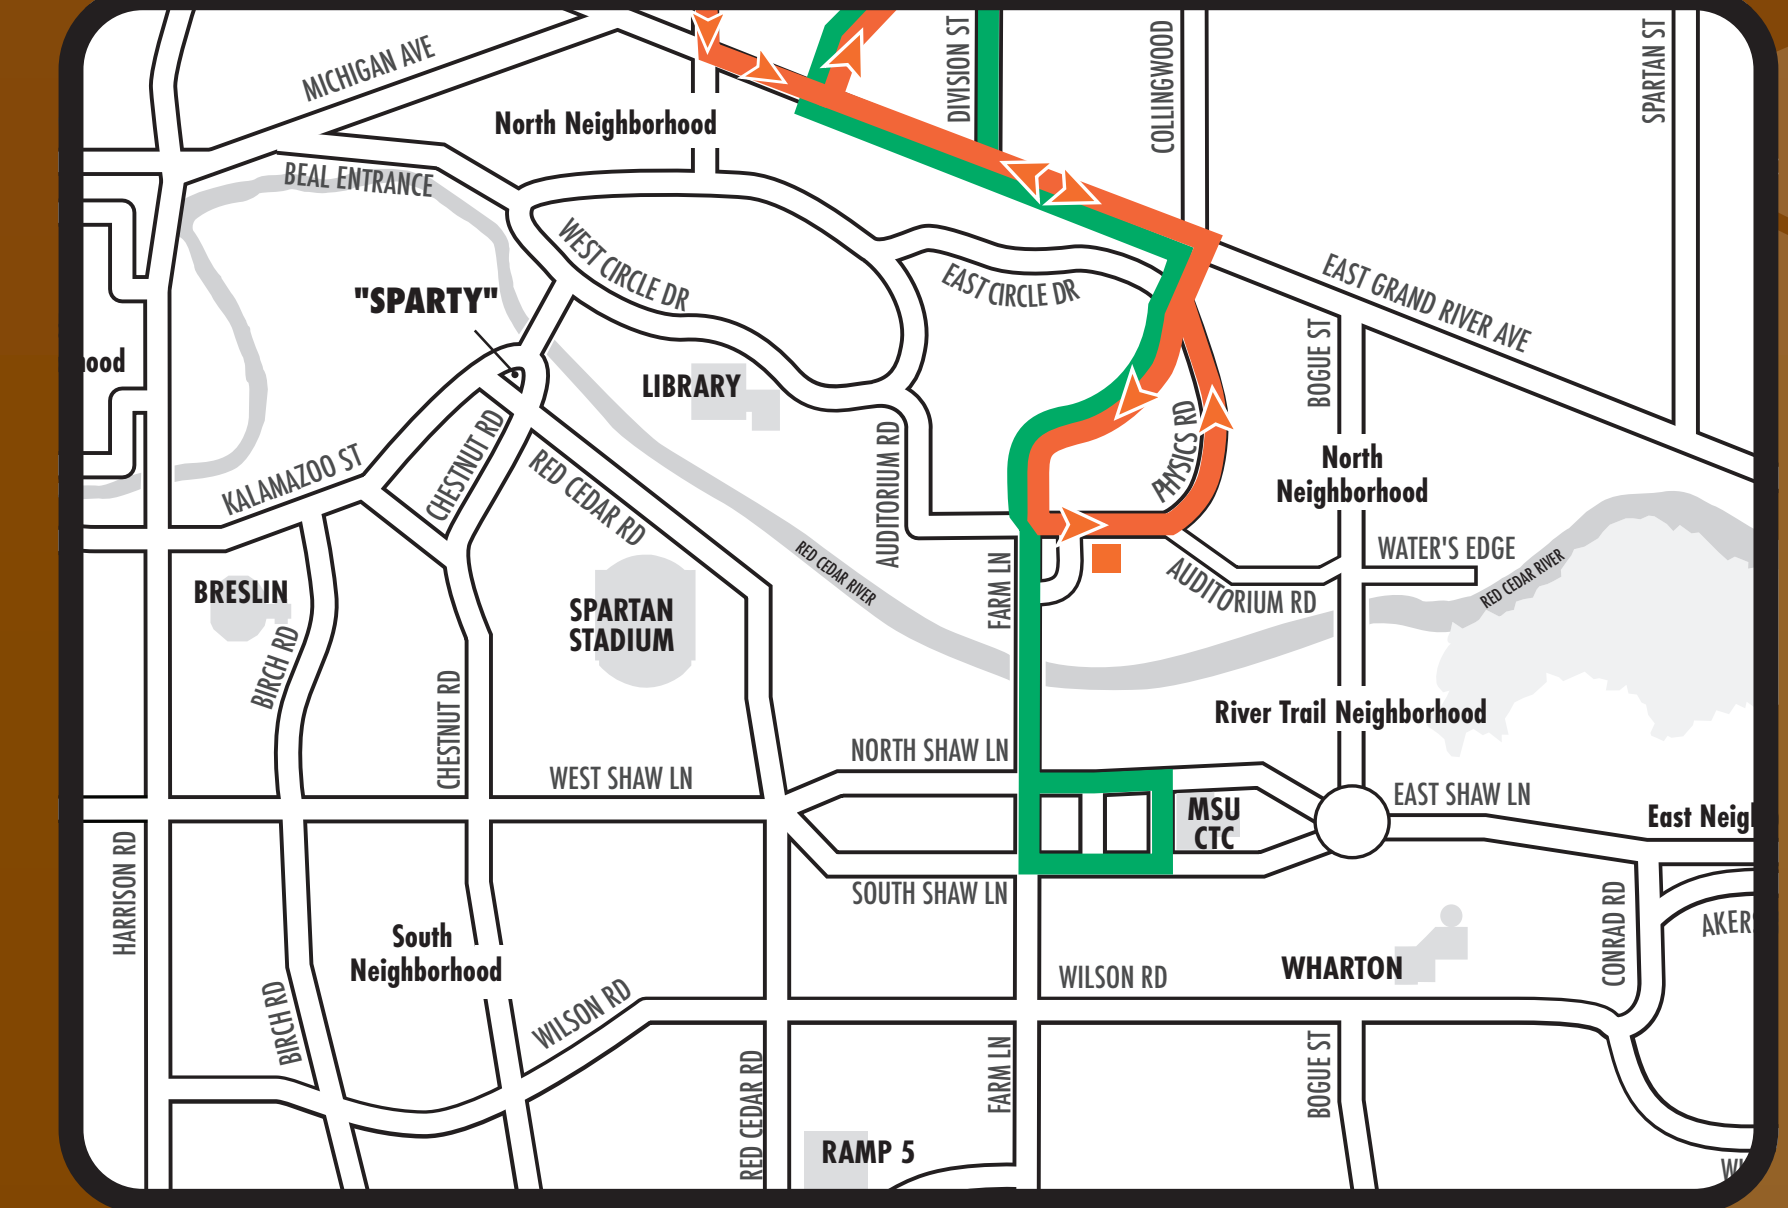

SATURDAY FOOTBALL GAME DAY DETOURS

SEPT. 14 AND 28 | OCT. 19 | NOV. 2 AND 30

Most detours are in effect from five hours prior to kickoff until two hours after the game.

20 South Harrison – Jolly – Dunckel

22 MSU – Haslett – Okemos

23 MSU – Okemos – Haslett

24 East Lansing – Lake Lansing Road

25 North Harrison

26 Abbot – Chandler

34 Brody Neighborhood – University Village

35 South Neighborhood – Spartan Village

LEGEND

- Regular Route
- Detour Route
- Detour Bus Stop