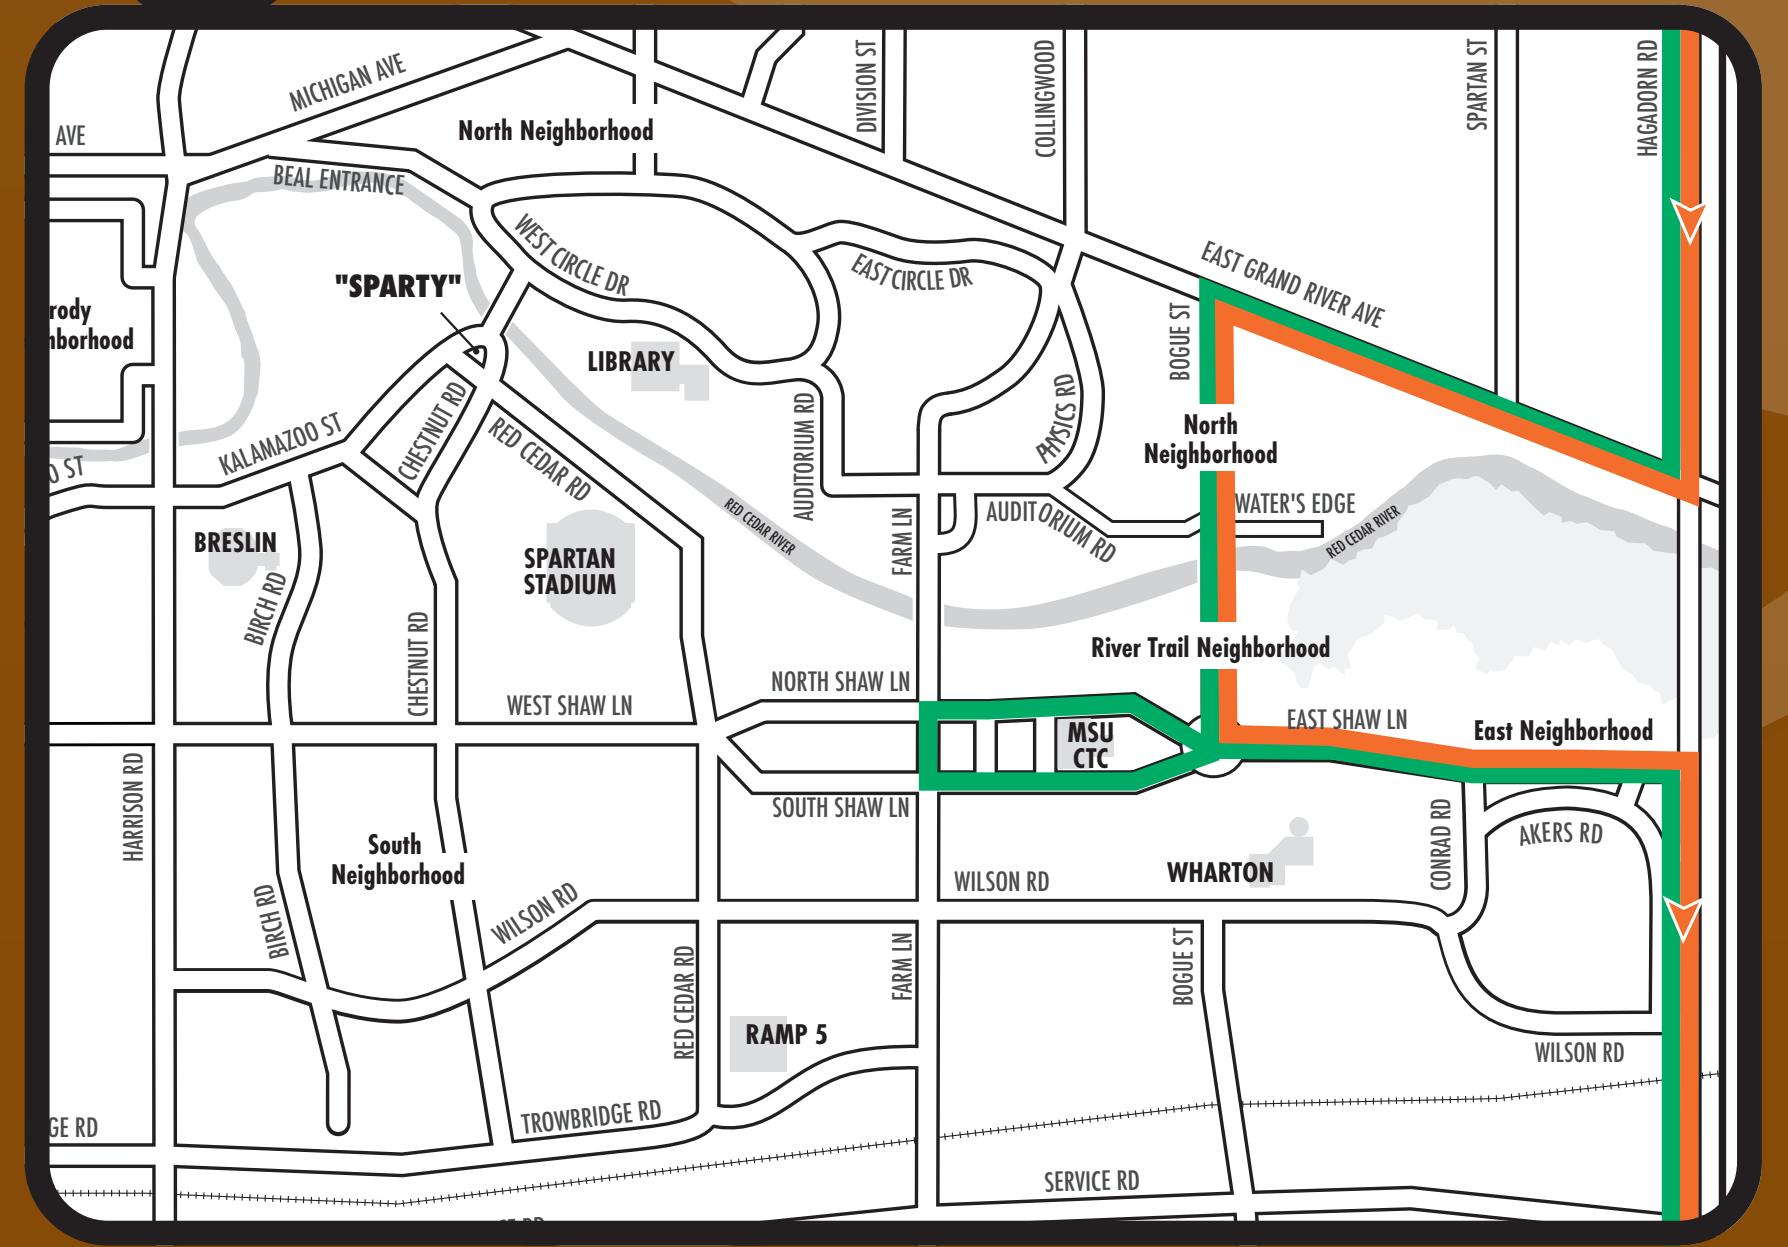

SATURDAY FOOTBALL GAME DAY DETOURS

SEPT. 14 AND 28 | OCT. 19 | NOV. 2 AND 30

Most detours are in effect from five hours prior to kickoff until two hours after the game.

20 South Harrison – Jolly – Dunckel

22 MSU – Haslett – Okemos

23 MSU – Okemos – Haslett

24 East Lansing – Lake Lansing Road

25 North Harrison

26 Abbot – Chandler

34 Brody Neighborhood – University Village

35 South Neighborhood – Spartan Village

LEGEND

- Regular Route
- Detour Route
- Detour Bus Stop