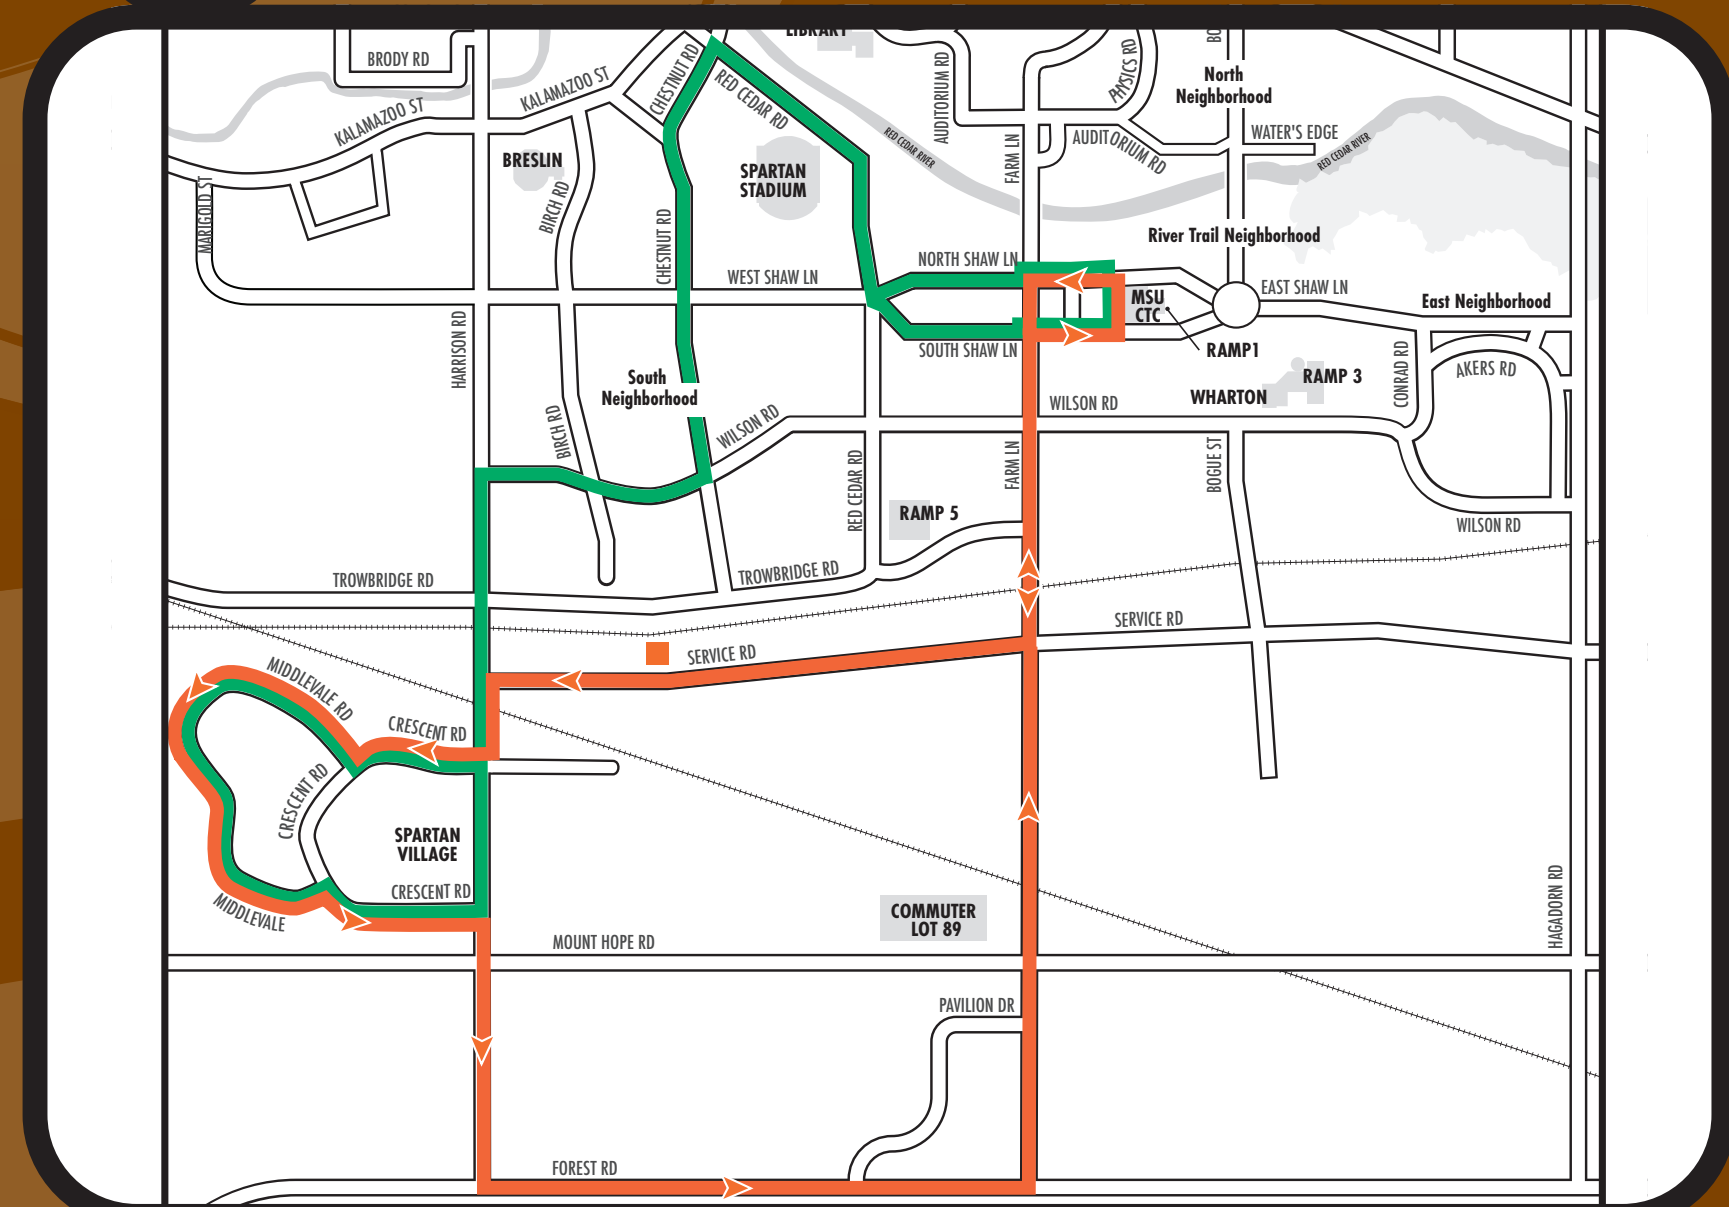

SATURDAY FOOTBALL GAME DAY DETOURS

SEPT. 14 AND 28 | OCT. 19 | NOV. 2 AND 30

Most detours are in effect from five hours prior to kickoff until two hours after the game.

20 South Harrison – Jolly – Dunckel

22 MSU – Haslett – Okemos

23 MSU – Okemos – Haslett

24 East Lansing – Lake Lansing Road

25 North Harrison

26 Abbot – Chandler

34 Brody Neighborhood – University Village

35 South Neighborhood – Spartan Village

LEGEND

- Regular Route
- Detour Route
- Detour Bus Stop