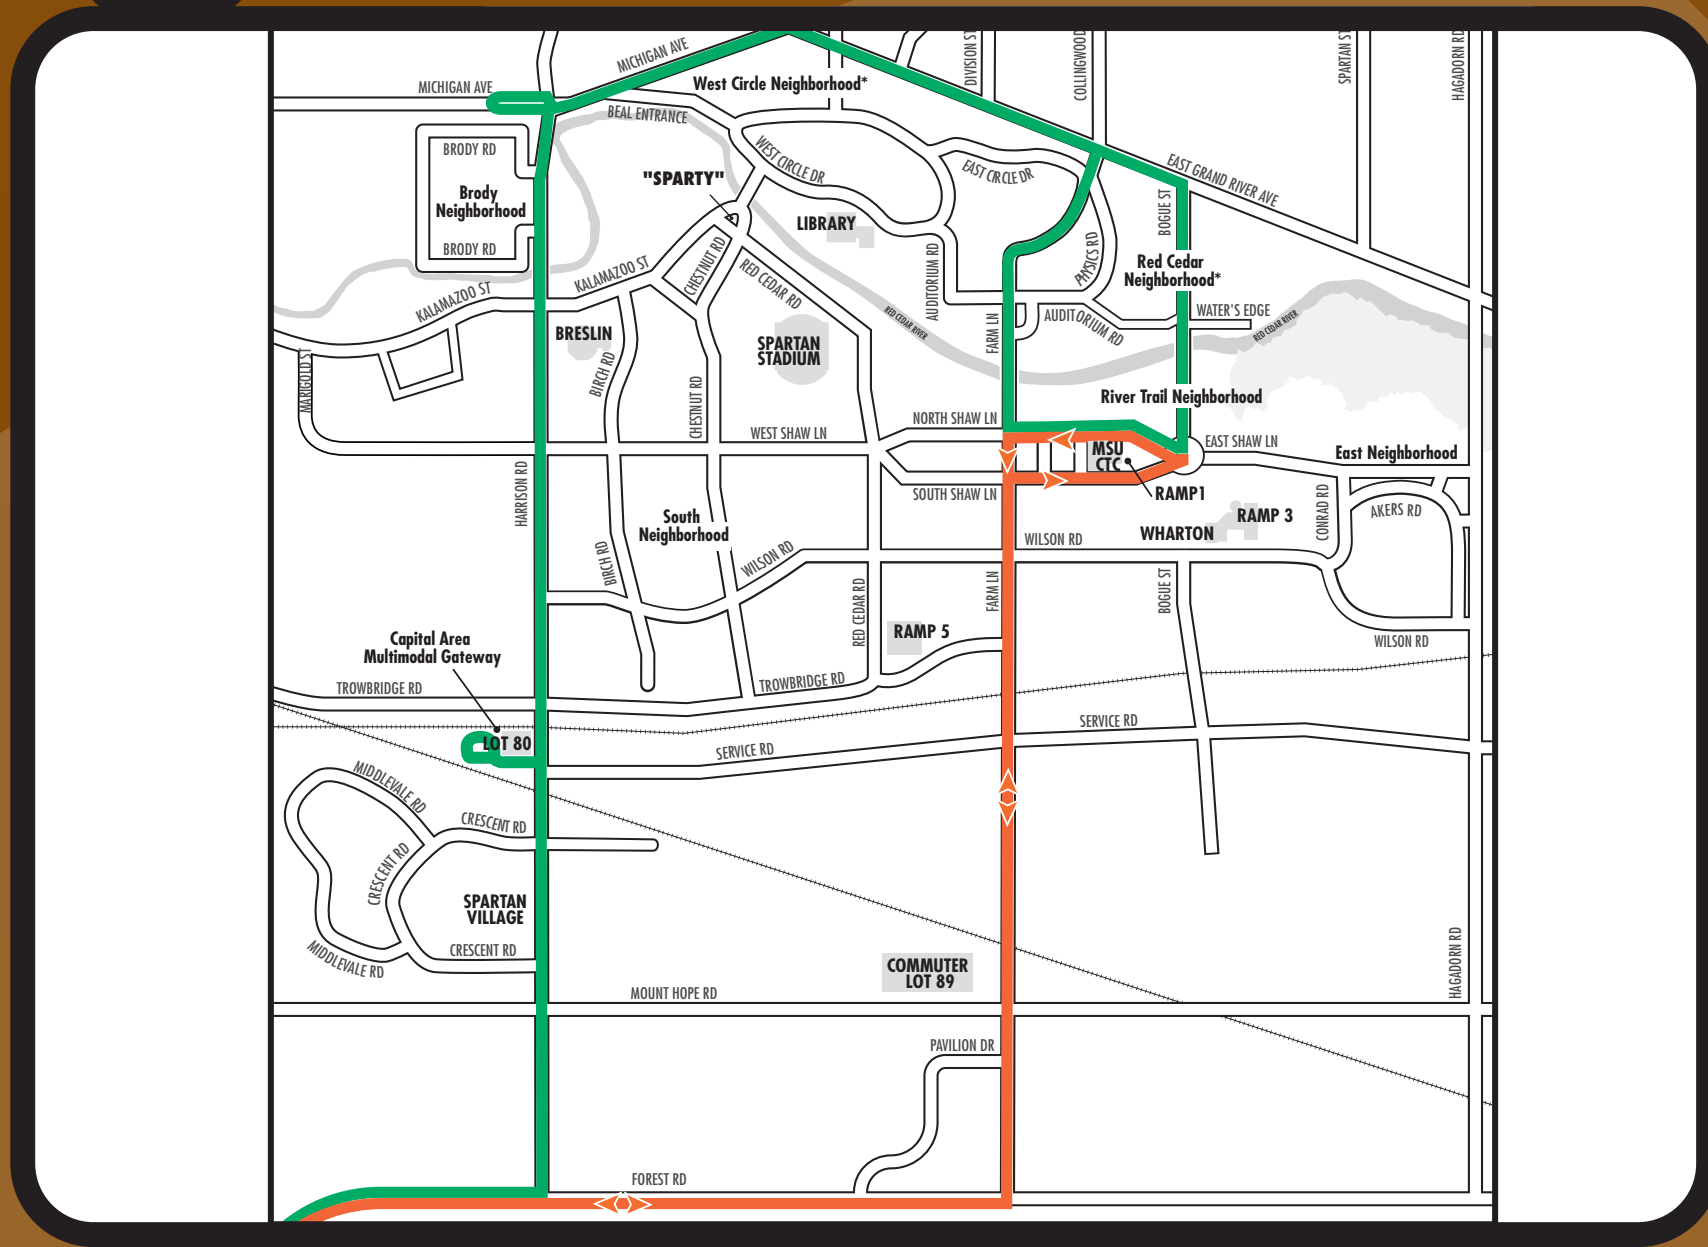

SATURDAY FOOTBALL GAME DAY DETOURS

SEPT. 14 AND 28 | OCT. 19 | NOV. 2 AND 30

Most detours are in effect from five hours prior to kickoff until two hours after the game.

20 South Harrison – Jolly – Dunckel

22 MSU – Haslett – Okemos

23 MSU – Okemos – Haslett

24 East Lansing – Lake Lansing Road

25 North Harrison

26 Abbot – Chandler

34 Brody Neighborhood – University Village

35 South Neighborhood – Spartan Village

LEGEND

- Regular Route
- Detour Route
- Detour Bus Stop