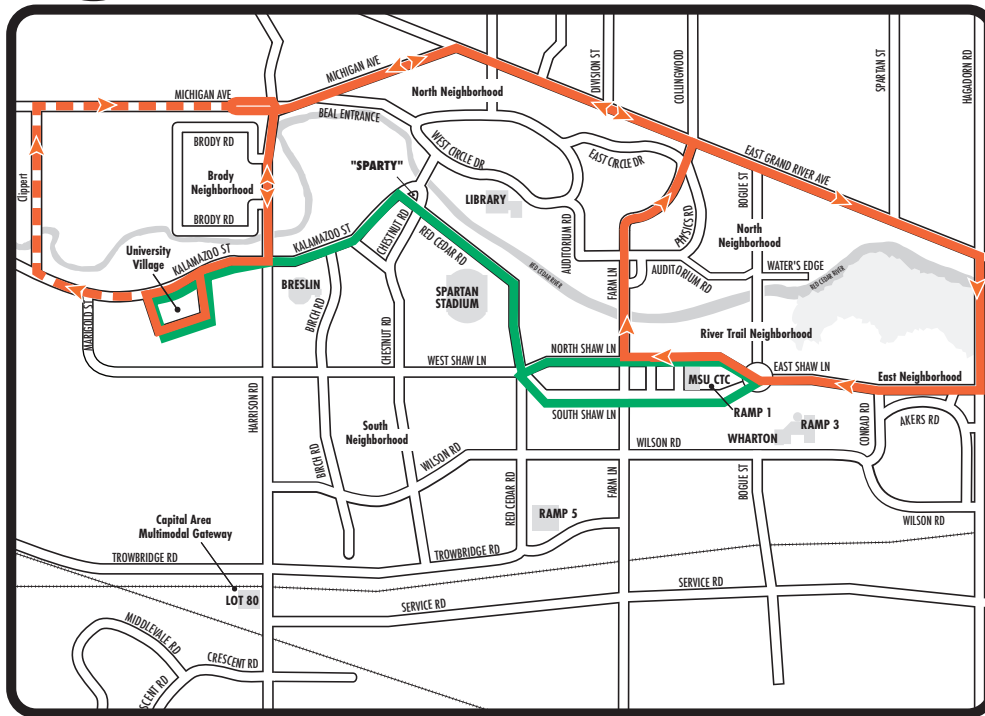

MSU FOOTBALL GAME BUS ROUTE DETOURS

39 University Village

Before the game:

Buses departing Shaw and Farm Boarding Area will:

- Head west on N. Shaw Lane to Farm Lane, turn right (north)
- Head north on Farm to Grand River, turn left (west)
- Head west on Grand River, stay to the left and head west on Michigan past Harrison to the left-hand turn, turn left (east)
- Head east on Michigan to Harrison, turn right (south)
- Head south on Harrison to Kalamazoo, turn right (west)
- Head west on Kalamazoo to University Village, turn left (south)
- Head south and then west in University Village to the other entrance, turn right (north)
- Head north back to Kalamazoo, turn right (east)
- Head east on Kalamazoo to Harrison, turn left (north)
- Head north on Harrison to Michigan Ave, turn right (east)
- Head east on Michigan onto Grand River to Hagadorn, turn right (south)
- Head south on Hagadorn to E. Shaw Lane, turn right (west)
- Head west on E. Shaw Lane to Shaw Lane/Farm Lane Boarding Center

After the game:

Buses departing Shaw and Farm Boarding Area will:

- Head west on N. Shaw Lane to Farm Lane, turn right (north)
- Head north on Farm to Grand River, turn left (west)
- Head west on Grand River, stay to the left and head west on Michigan past Harrison to the left-hand turn, turn left (east)
- Head east on Michigan to Harrison, turn right (south)
- Head south on Harrison to Kalamazoo, turn right (west)
- Head west on Kalamazoo to University Village, turn left (south)
- Head south and then west in University Village to the other entrance, turn right (north)
- Head north back to Kalamazoo, turn left (west)**
- Head west on Kalamazoo to Clippert, turn right (north)**
- Head north on Clippert to Michigan, turn right (east)**
- Head east on Michigan onto Grand River to Hagadorn, turn right (south)
- Head south on Hagadorn to E. Shaw Lane, turn right (west)
- Head west on E. Shaw Lane/N. Shaw Lane to Shaw Lane/Farm Lane Boarding Center