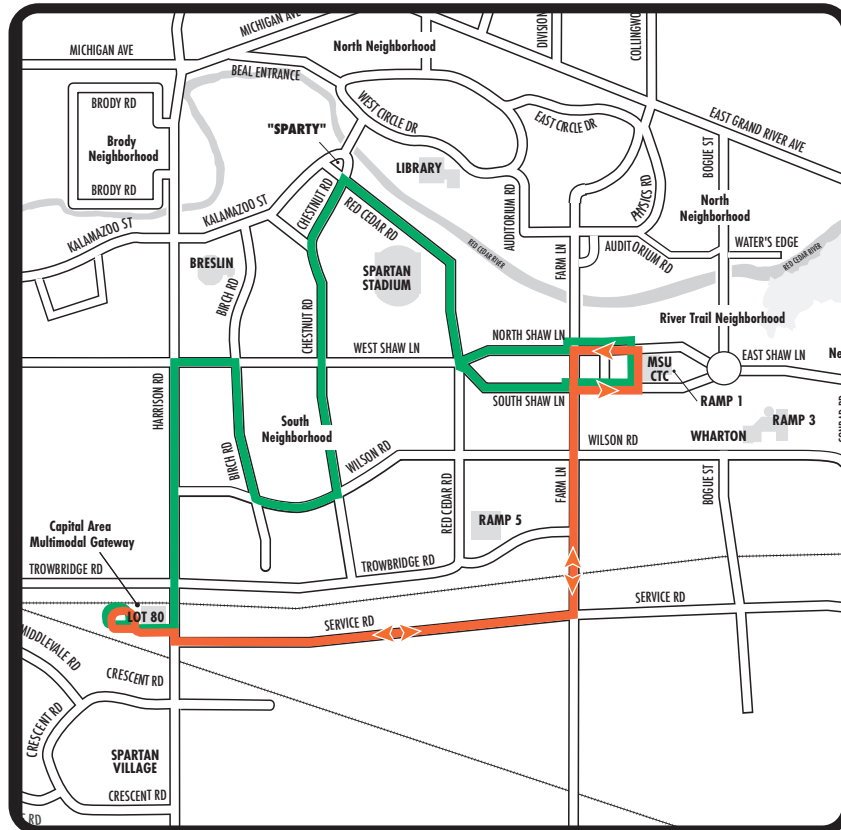

MSU FOOTBALL GAME BUS ROUTE DETOURS

35 South Neighborhood – Capital Area Multimodal Gateway

LEGEND

- Regular Route
- Detour Route
- Detour Bus Stop

Outbound buses will:

- Depart from MSU-CTC/Ramp 1 to N. Shaw Lane, turning left (west)
- Head west on N. Shaw to Farm Lane, turn left (south)
- Head south on Farm to Service Road, turn right (west)
- Head west on Service, crossing Harrison Road, to the Capital Area Multimodal Gateway

Inbound buses will:

- Depart from the Capital Area Multimodal Gateway, crossing Harrison Road, to Service Road
- Head east on Service to Farm Lane, turning left (north)
- Head north on Farm to S. Shaw Lane, turning right (east)
- Head east on S. Shaw to MSU-CTC/Ramp 1