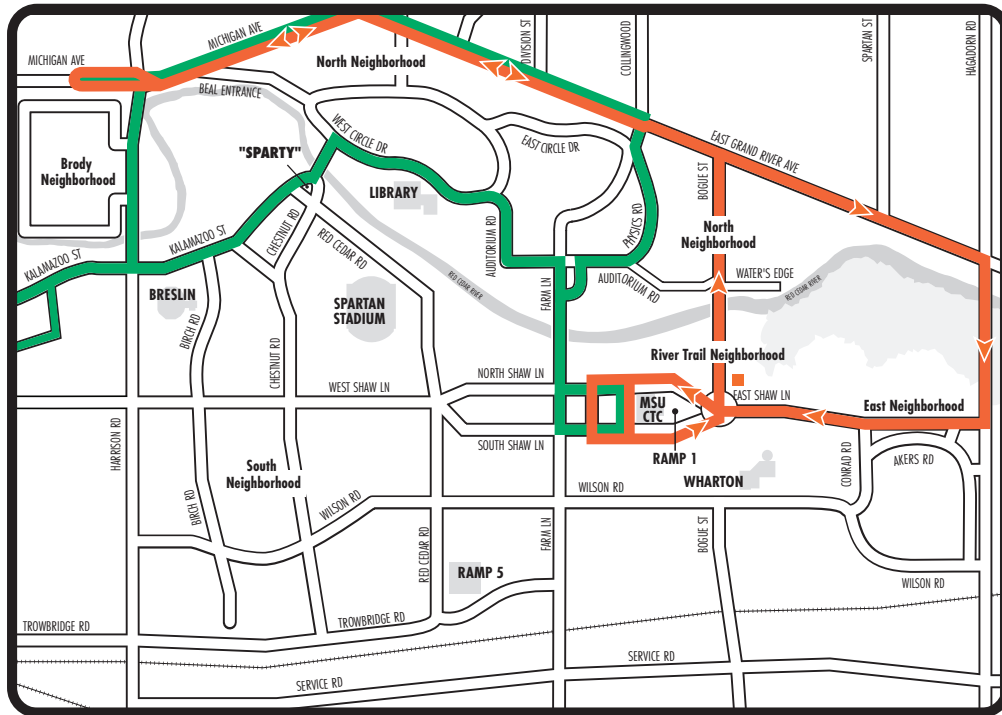

MSU FOOTBALL GAME BUS ROUTE DETOURS

34 Brody Neighborhood – University Village

LEGEND

- Regular Route
- Detour Route
- Detour Bus Stop

- Buses will travel:**
- Depart from MSU-CTC/Ramp 1 to N. Shaw Lane
 - Head west on N. Shaw Lane to Science Drive, turn left (south)
 - Head south on Science to Bogue Street, turn left (north)
 - Head north on Bogue to Grand River/Michigan, turn left (west)
 - Head west on Grand River/Michigan to the Michigan/Harrison Road turn-around, turn left (south/east)
 - Head east on Michigan/Grand River to Hagadorn Road, turn right (south)
 - Head south on Hagadorn to E. Shaw Lane, turn right (west)
 - Head west on E. Shaw Lane to Science Drive, turn left (south)
 - Head south on Science to S. Shaw Lane, turn left (east)
 - Head east on S. Shaw Lane to MSU-CTC/Ramp 1