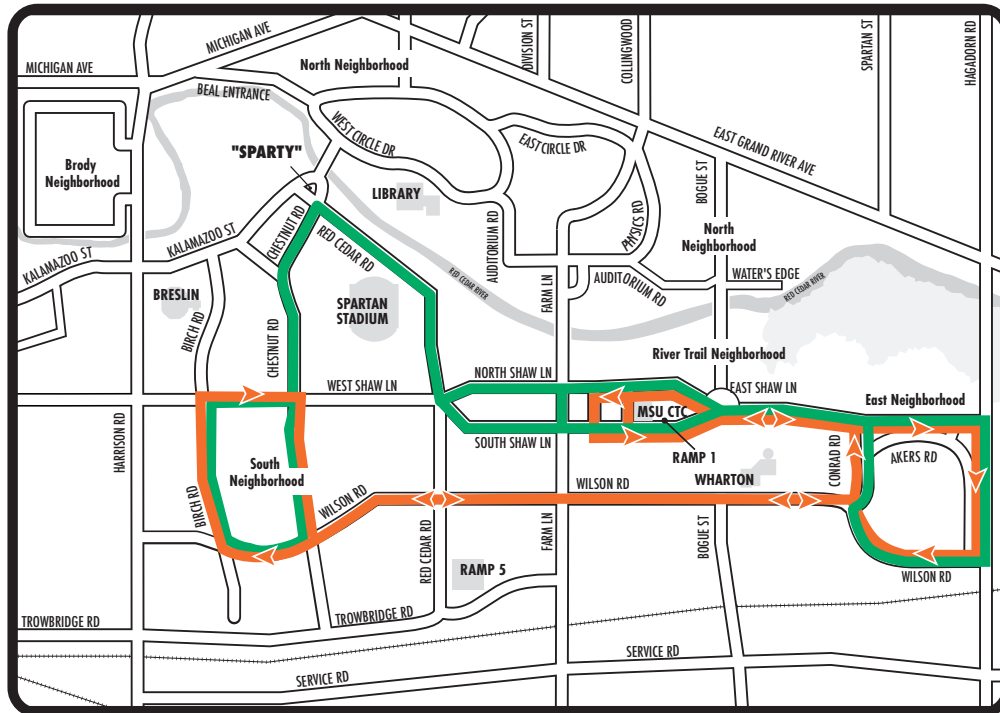

MSU FOOTBALL GAME BUS ROUTE DETOURS

30 South & East Neighborhoods

LEGEND

█ Regular Route
 █ Detour Route

- Buses will travel:**
- Depart from MSU-CTC/Ramp 1 to N. Shaw Lane
 - Head west on N. Shaw Lane to Science Drive, turn left (south)
 - Head south on Science to S. Shaw Lane, turn left (east)
 - Head east on S. Shaw Lane to Hagadorn, turn right (south)
 - Head south on Hagadorn to Wilson Road, turn right (west)
 - Head west on Wilson Road to Birch Road, turn right (north)
 - Head north on Birch to W. Shaw Lane, turn right (east)
 - Head east on W. Shaw Lane to Chestnut Road, turn right (south)
 - Head south on Chestnut to Wilson Road, turn left (east)
 - Head east on Wilson to Conrad Road, turn left (north)
 - Head north on Conrad to E. Shaw Lane, turn left (west)
 - Head west on E. Shaw Lane to Science Drive, turn left (south)
 - Head south on Science to S. Shaw Lane, turn left (east)
 - Head east on S. Shaw Lane to MSU-CTC/Ramp 1

Routes 25, 30 and 39 will begin detouring six hours prior to kick-off and continue until two hours after the game.