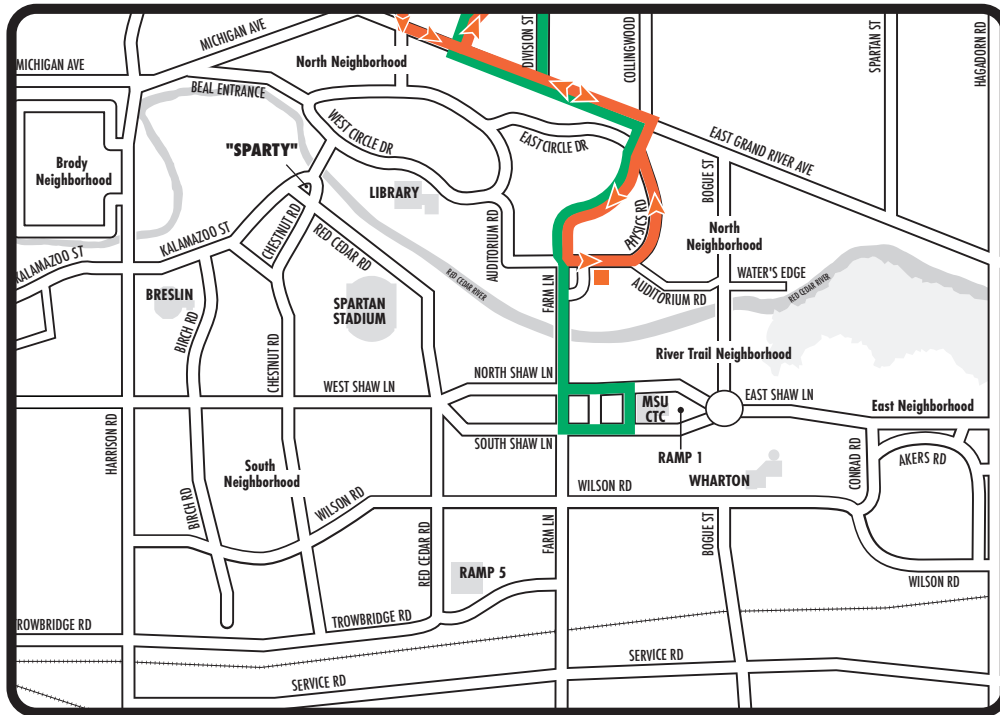

MSU FOOTBALL GAME BUS ROUTE DETOURS

26 Abbot – Chandler

LEGEND

- Regular Route
- Detour Route
- Detour Bus Stop

Buses traveling to campus will:

- Head south on Abbot to Grand River, turn left (east)
- Head east on Grand River to Farm Lane, turn right (south)
- Head south on Farm to Auditorium, turn left (east)
- Head east on Auditorium to Physics, turn left (north)

Buses traveling from campus will:

- Head north on Physics to Farm Lane, turn right (north)
- Head north on Farm to Grand River, turn left (west)
- Head west on Grand River to MAC, turn right (north)
- Resume regular route

Routes 20, 22, 23, 24, 26, 31 and 32 will begin detouring five hours prior to kick-off and continue until two hours after the game.