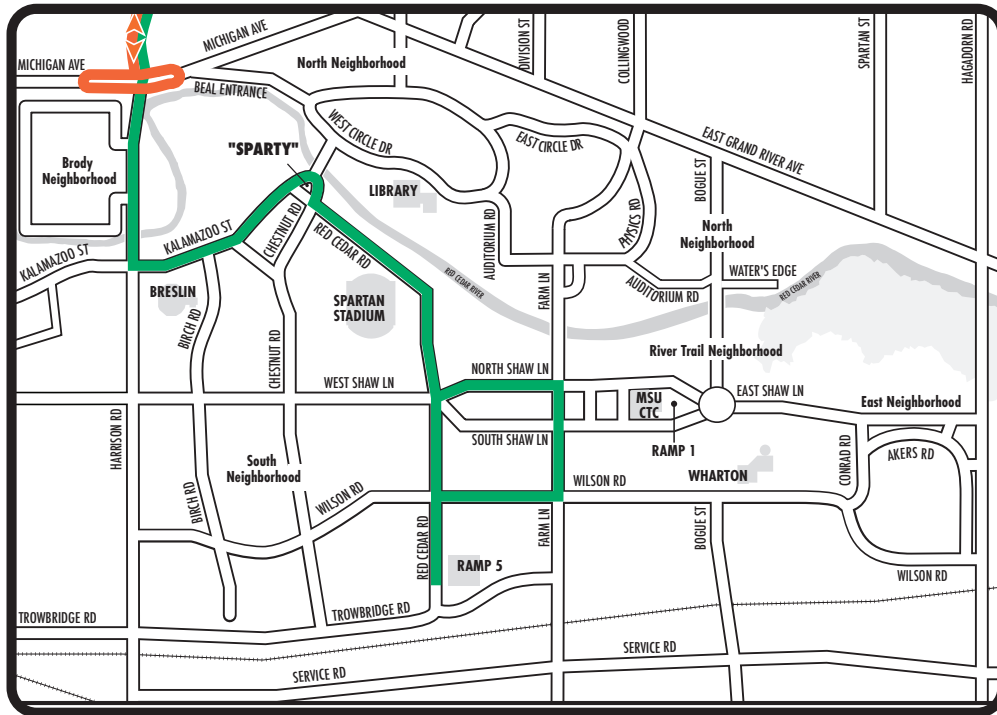

MSU FOOTBALL GAME BUS ROUTE DETOURS

25 North Harrison

LEGEND

— Regular Route — Detour Route

Buses traveling to campus will:

- Head south on Harrison to Michigan, turn right (west)
- Head west on Michigan to the Michigan/Harrison Road turn-around, turn left (south/east)
- Head east on Michigan to the Michigan/Beal Street turn-around, turn left (north/west)
- Head west on Michigan to Harrison Road, turn right (north)
- Resume regular route

Routes 25, 30 and 39 will begin detouring six hours prior to kick-off and continue until two hours after the game.