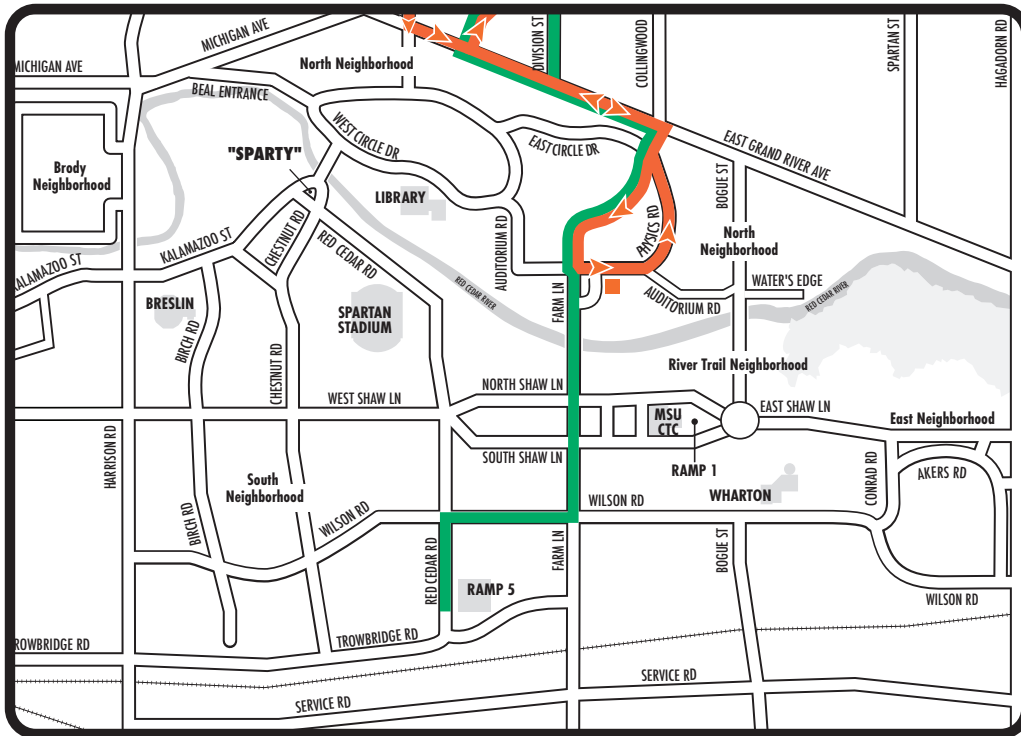

# MSU FOOTBALL GAME BUS ROUTE DETOURS

## 24 East Lansing – E. Lake Lansing Road

**LEGEND**

- Regular Route
- Detour Route
- Detour Bus Stop

**Buses traveling to campus will:**

- Head south on Abbot to Grand River, turn left (east)
- Head east on Grand River to Farm Lane, turn right (south)
- Head south on Farm to Auditorium, turn left (east)
- Head east on Auditorium to Physics, turn left (north)

**Buses traveling from campus will:**

- Head north on Physics to Farm Lane, turn right (north)
- Head north on Farm to Grand River, turn left (west)
- Head west on Grand River to MAC, turn right (north)
- Resume regular route

**Routes 20, 22, 23, 24, 26, 31 and 32 will begin detouring five hours prior to kick-off and continue until two hours after the game.**