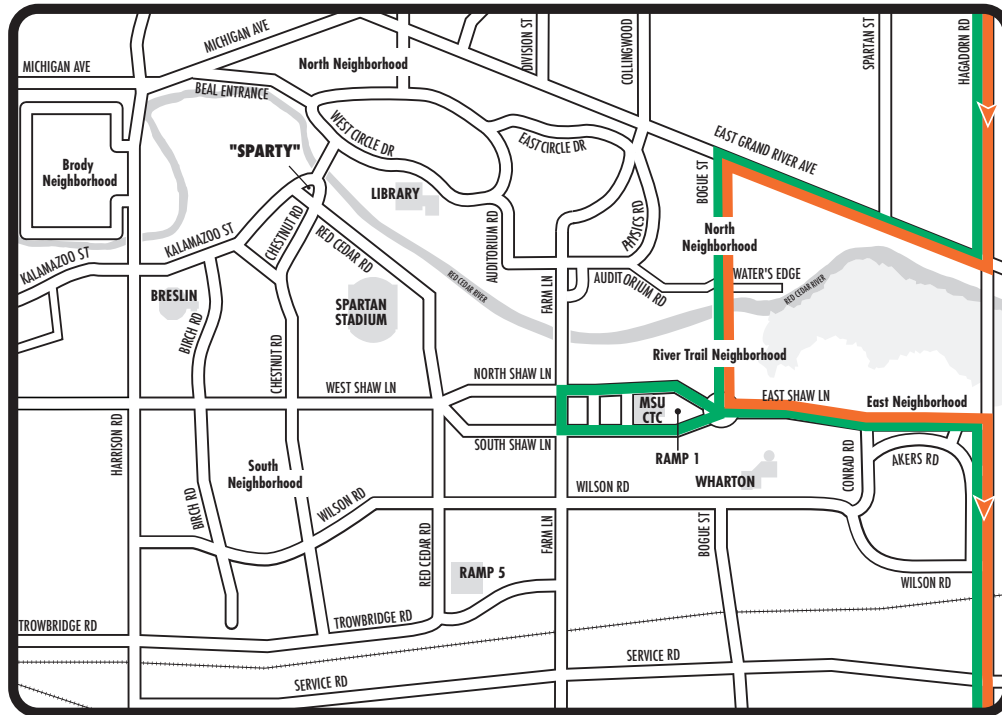

# MSU FOOTBALL GAME BUS ROUTE DETOURS

## 23 MSU – Okemos – Haslett

**LEGEND**

█ Regular Route     
 █ Detour Route

**Buses traveling to campus will:**

- Head south on Hagadorn to Grand River, turn right (west)
- Head west on Grand River to Bogue, turn left (south)
- Head south on Bogue to E. Shaw Lane and the turnabout, follow around to E. Shaw Lane (east)

**Buses traveling from campus will:**

- Head east on S. Shaw Lane/E. Shaw Lane to Hagadorn, turn right (south)
- Resume regular route

**Routes 20, 22, 23, 24, 26, 31 and 32 will begin detouring five hours prior to kick-off and continue until two hours after the game.**