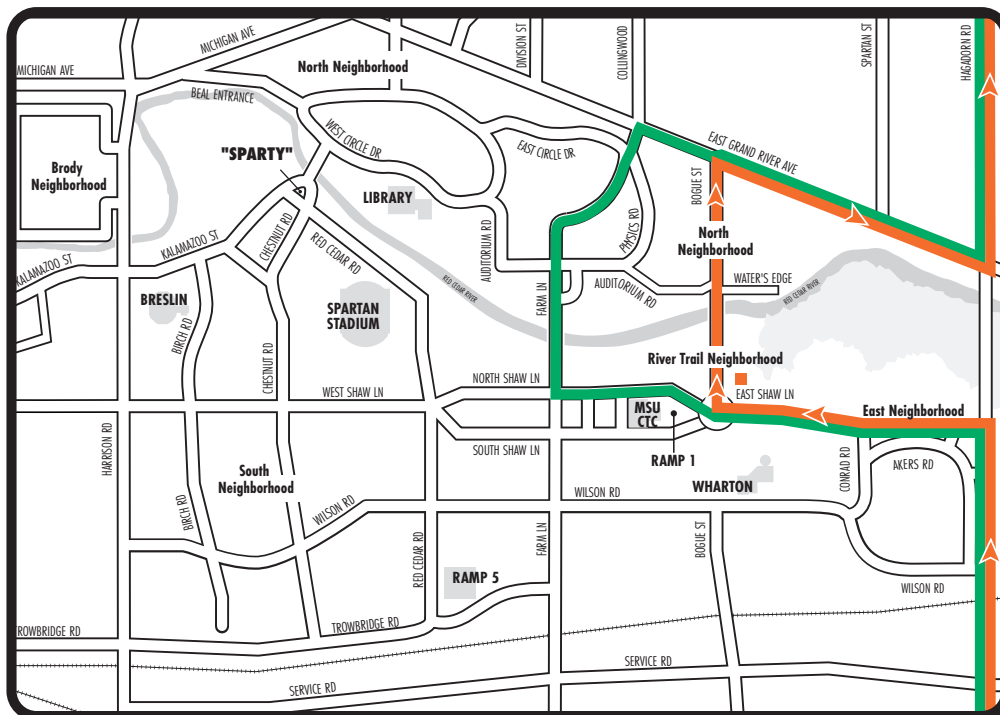

# MSU FOOTBALL GAME BUS ROUTE DETOURS

### LEGEND

- Regular Route
- Detour Route
- Detour Bus Stop

#### Buses traveling to campus will:

- Head north on Hagadorn Road to E. Shaw Lane, turn left (west)
- Head west on E. Shaw Lane to Bogue Street, turn right (north)

#### Buses traveling from campus will:

- Head north on Bogue Street to Grand River, turn right (east)
- Head east on Grand River to Hagadorn, turn left (north)
- Resume regular route

**Routes 20, 22, 23, 24, 26, 31 and 32 will begin detouring five hours prior to kick-off and continue until two hours after the game.**