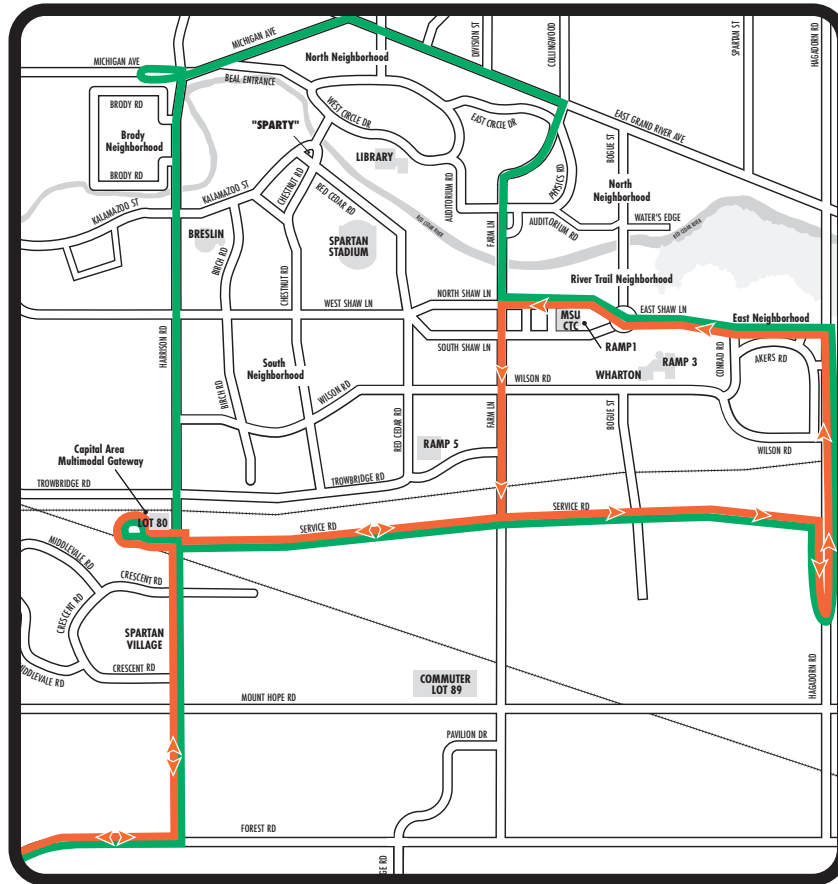

# MSU FOOTBALL GAME BUS ROUTE DETOURS

## 18 Capital City Crosstown

**LEGEND**

█ Regular Route      █ Detour Route

- Buses traveling to campus will:**
- Regular route to the Capital Area Multimodal Gateway
  - Depart the Capital Area Multimodal Gateway to Service Road
  - Head east on Service Road to Hagadorn, turn right (south)
  - Head south on Hagadorn to first available Michigan Left turn around, turn left (east/north)
  - Head north on Hagadorn to E. Shaw Lane, turn left (west)
  - Head west on E. Shaw Lane/N. Shaw Lane to Farm Lane, turn left (south)
  - Head south on Farm Lane to Service Road, turn right (west)
  - Head west on Service Road to the Capital Area Multimodal Gateway
  - Resume regular route