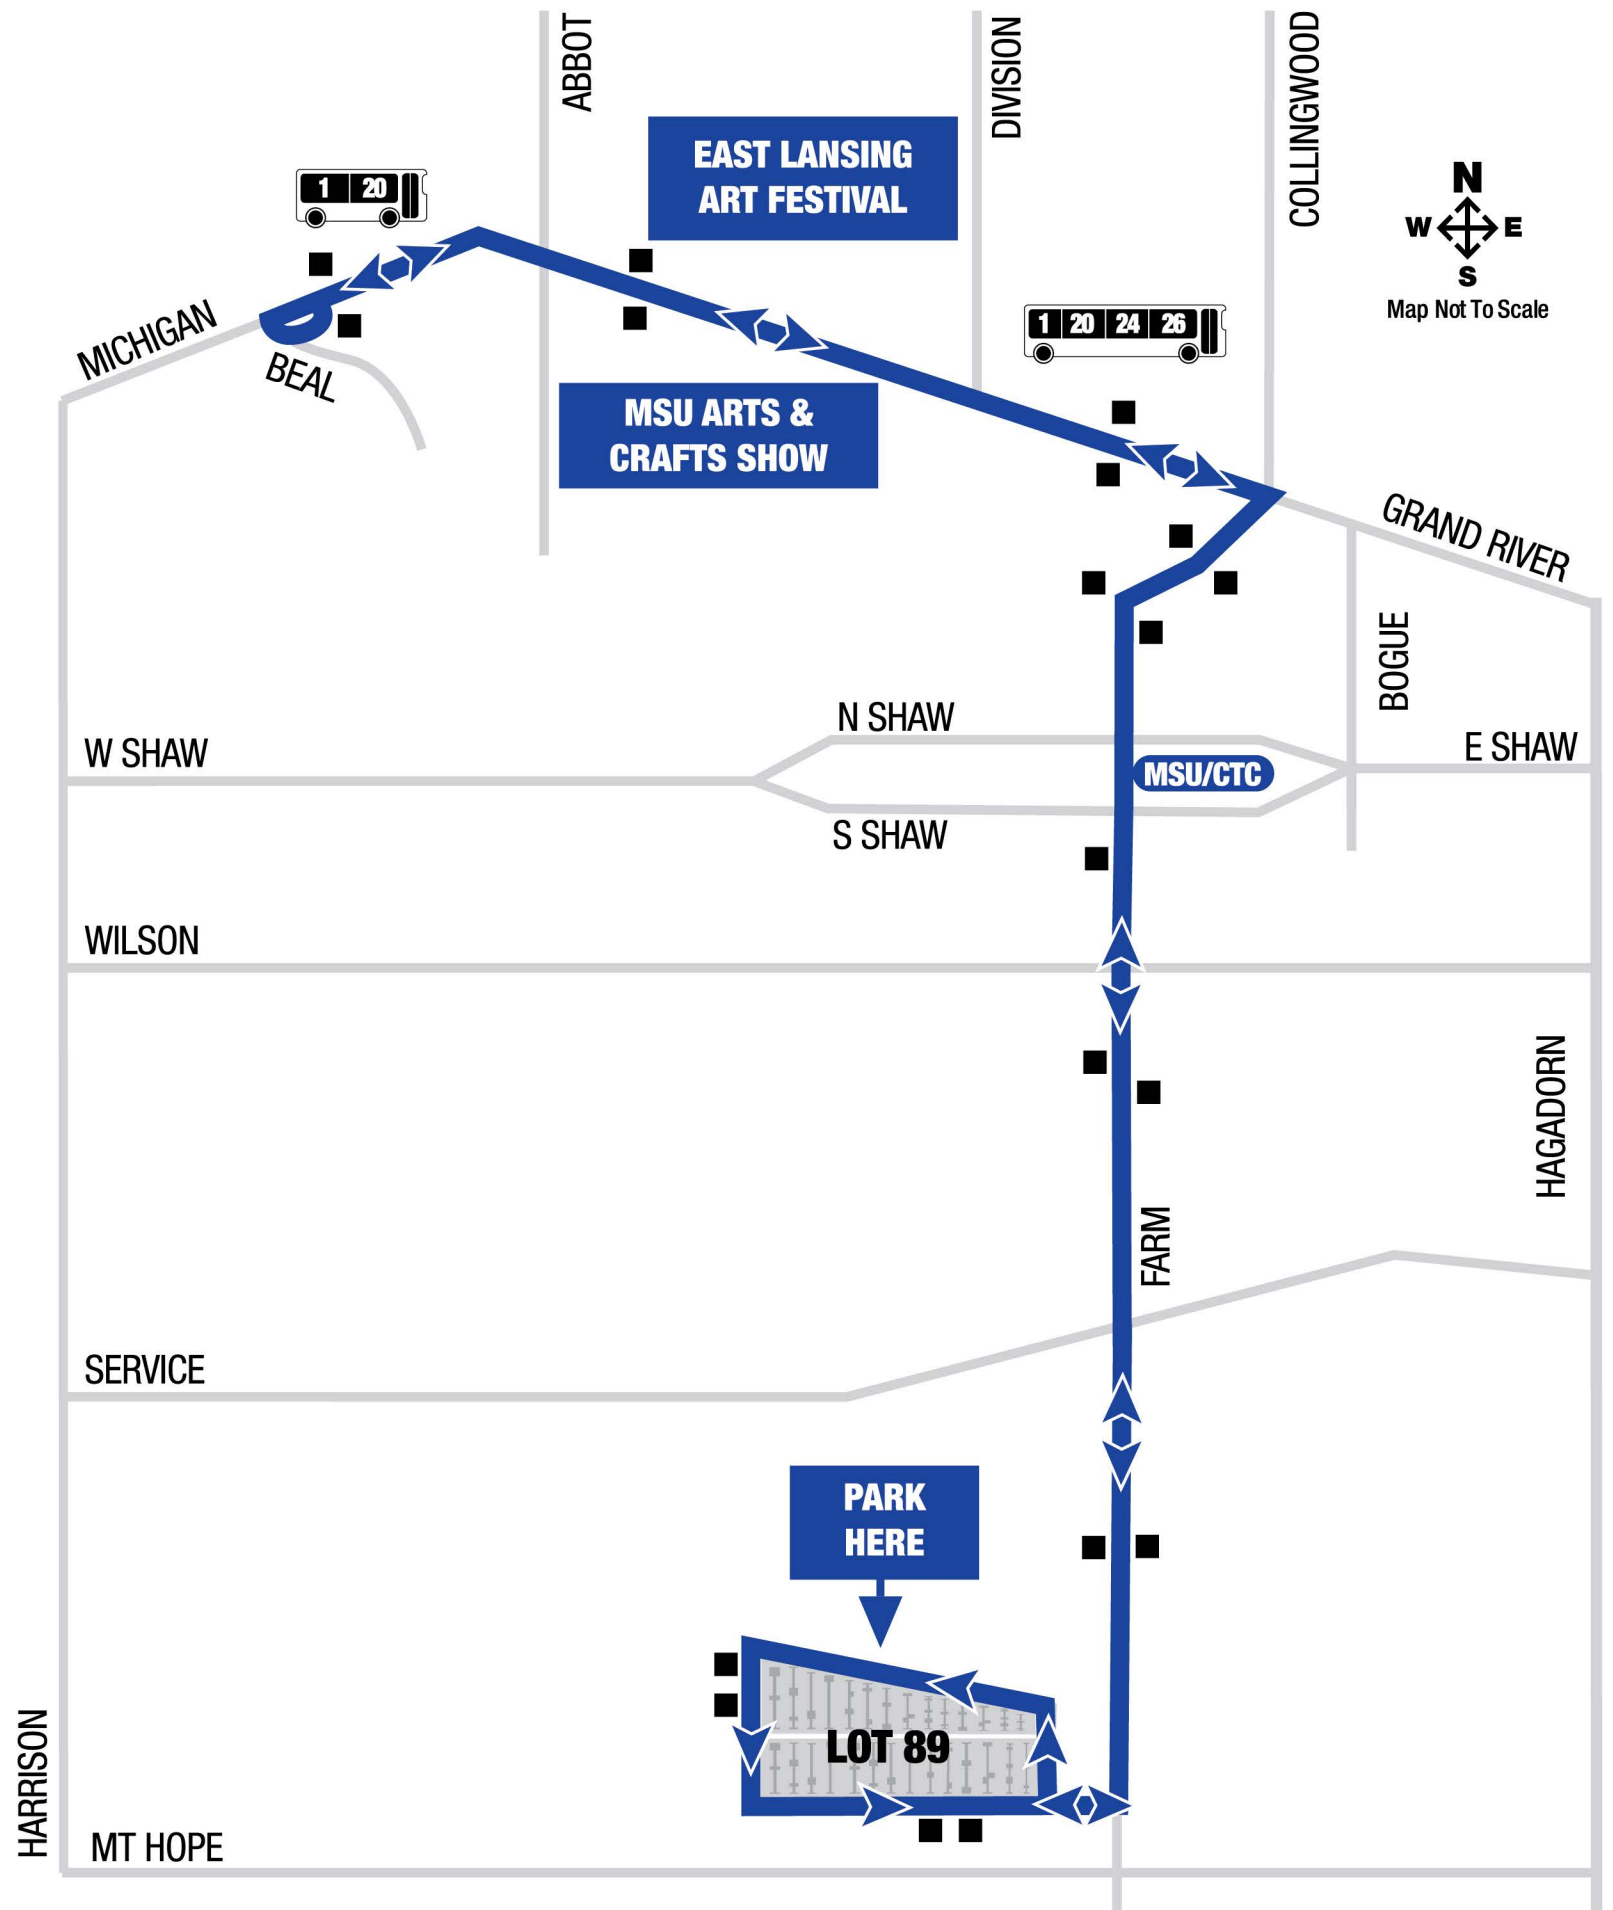

# THE ARTS SHUTTLE 2025

**MAP LEGEND**

- CATA Bus Stops
- Transfer Point to Indicated Route(s)