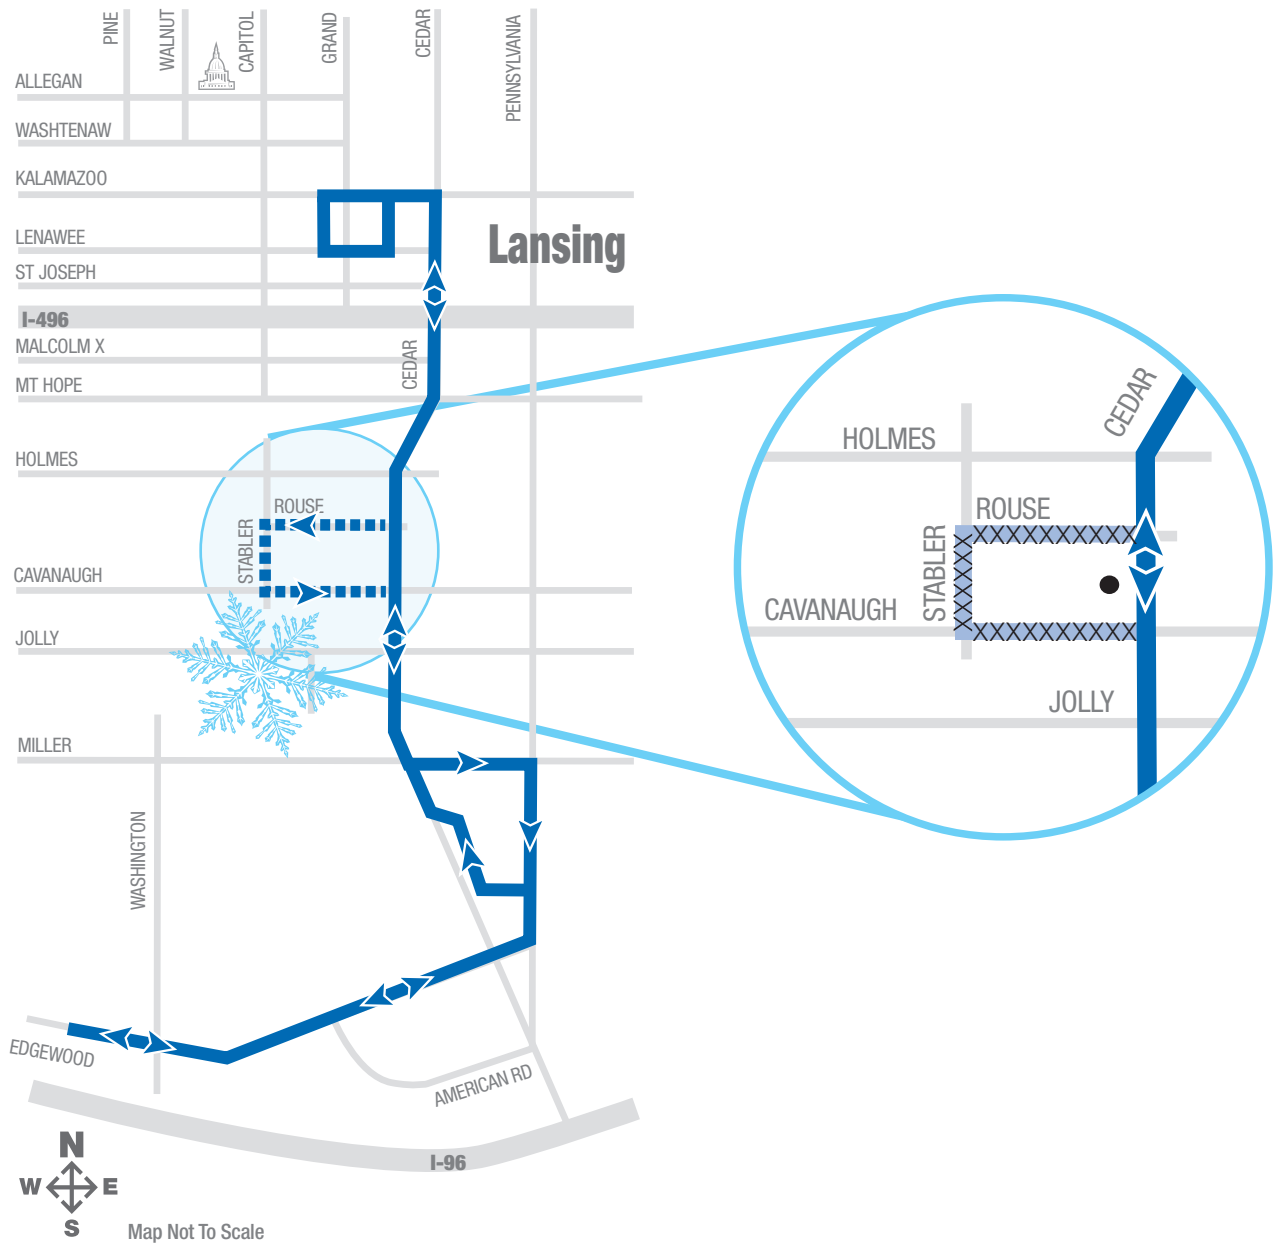

Route 5 Snow Detour

DETOUR LEGEND

- Regular Route – In Service
- Everett High School Route – Select Times
- Regular Route – Out of Service