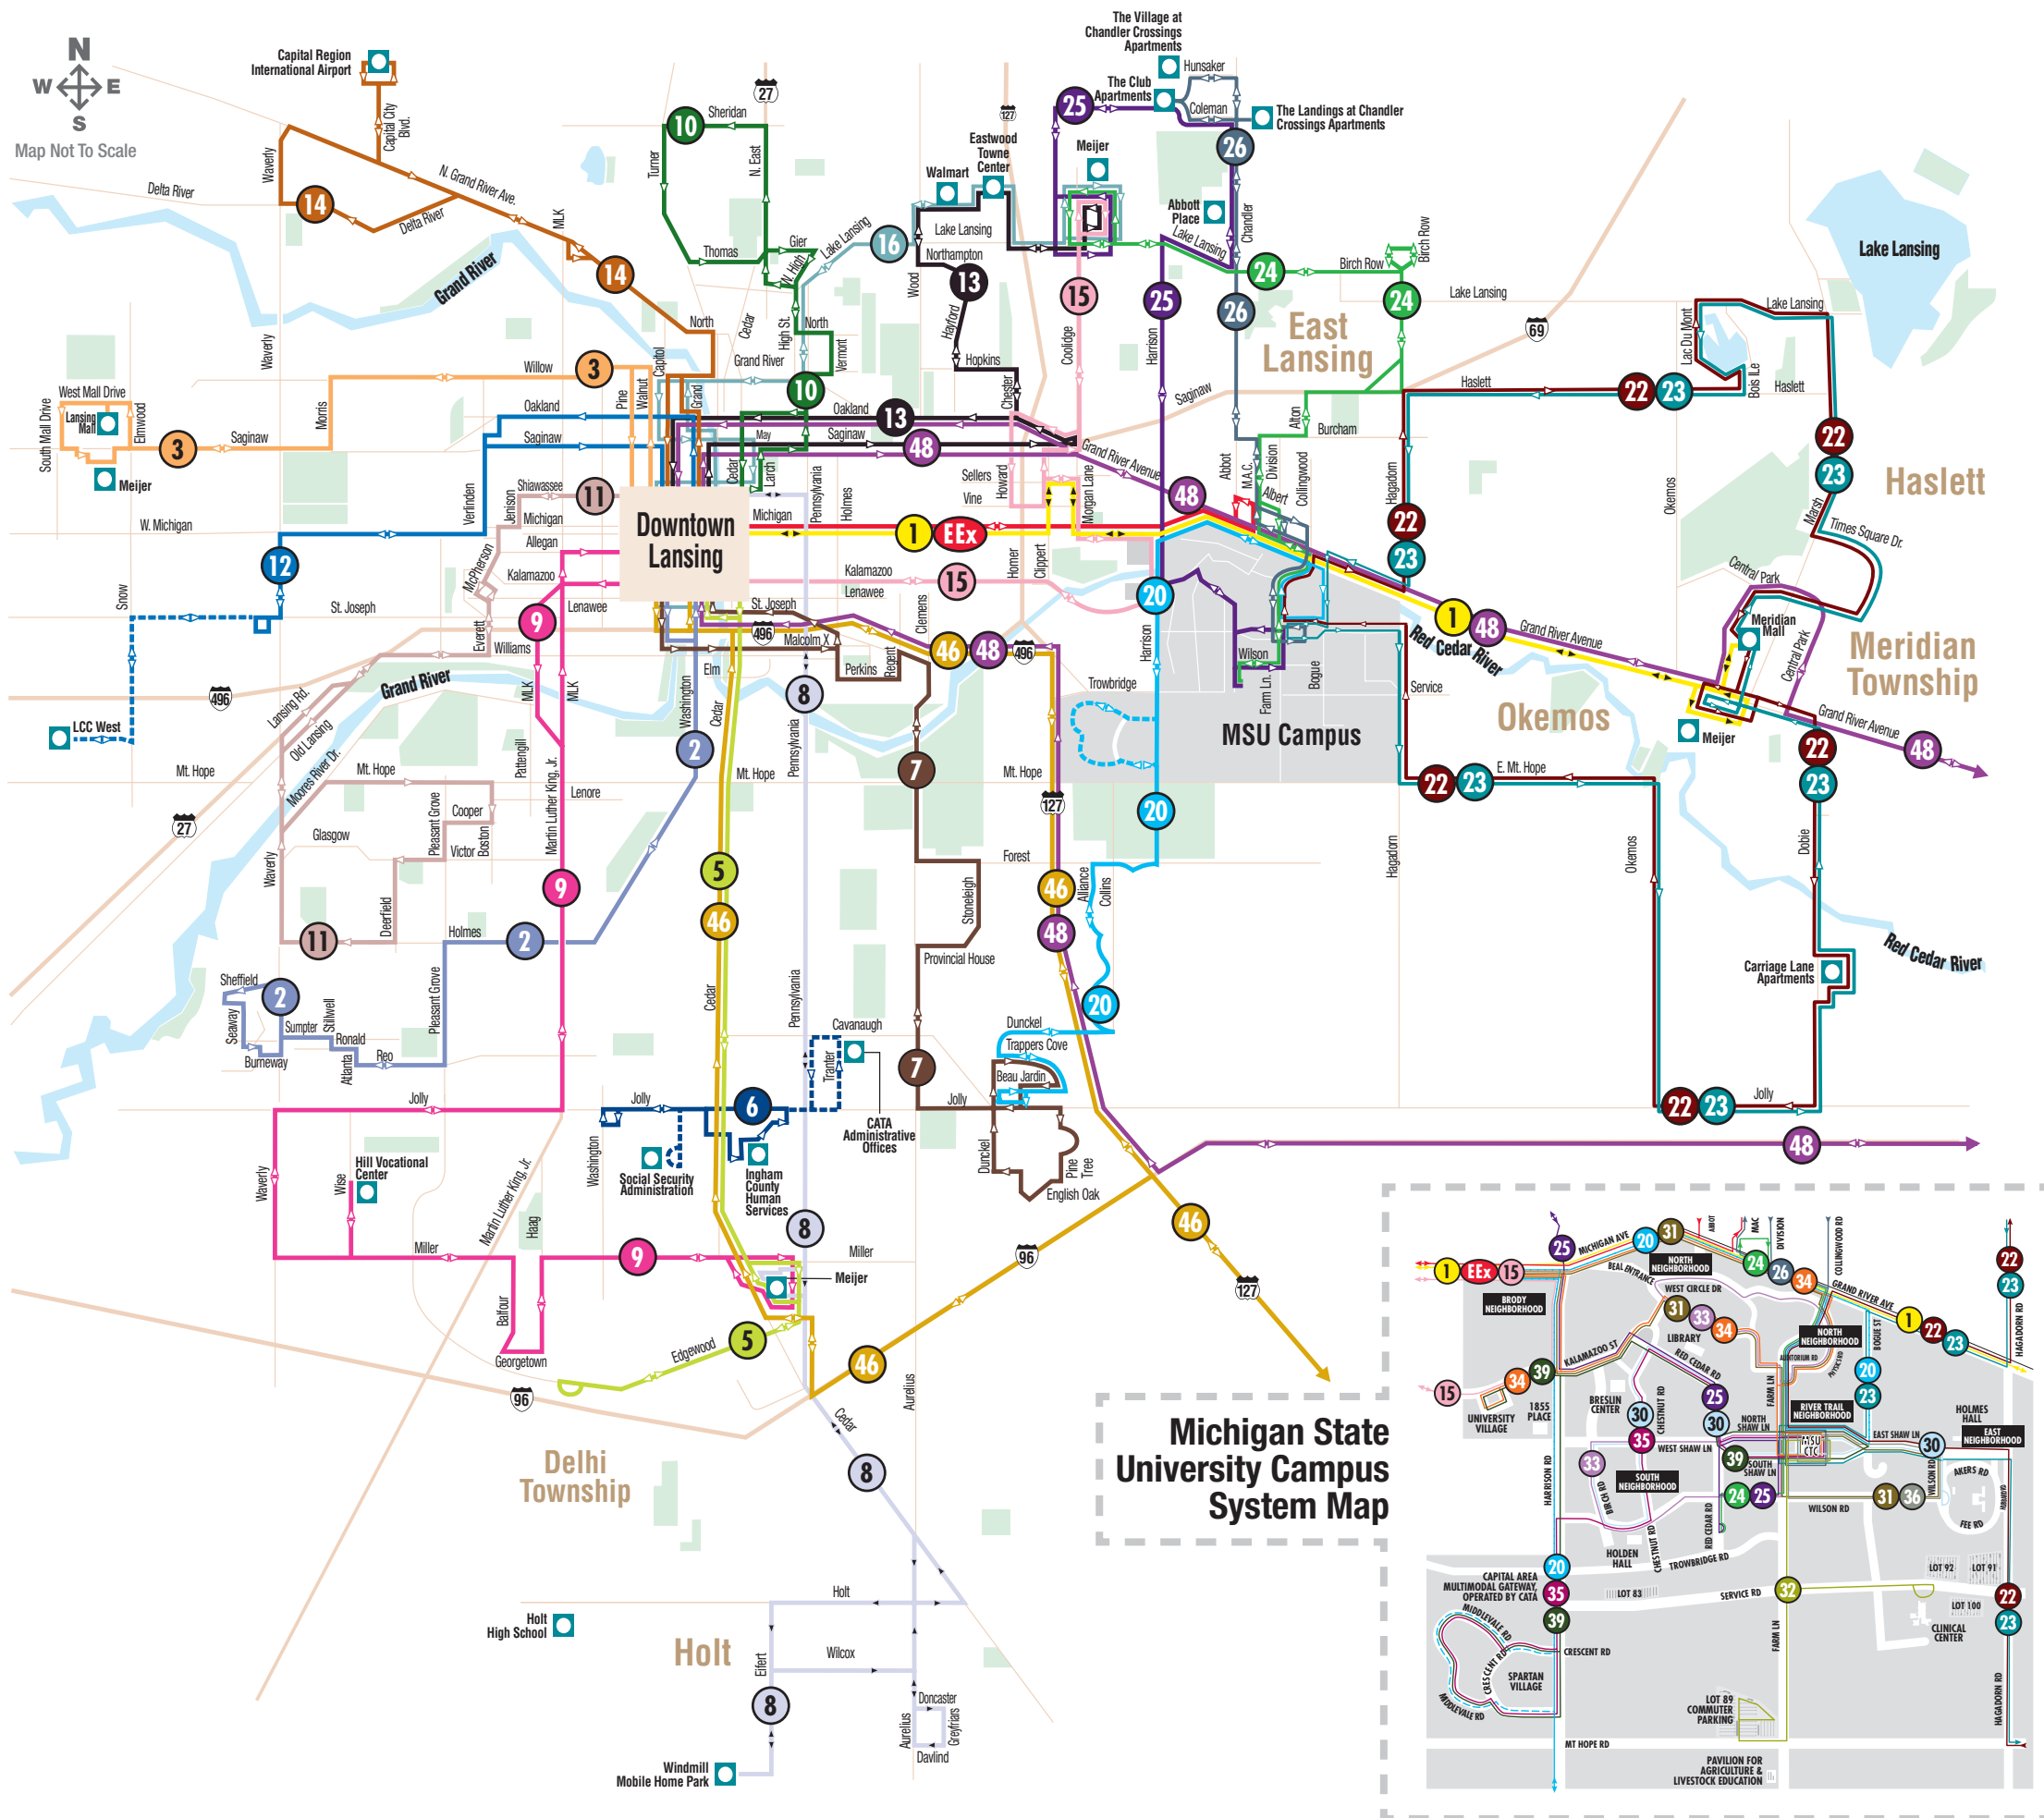

# SYSTEM MAP

Greater Lansing Area Map With CATA Routes  
Effective: August 2016

QUESTIONS? Call our Customer Information Center at  
(517) 394-1000.

info@cata.org

Michigan Relay Center Voice TDD: (800) 649-3777.

## ROUTE INDEX

GREATER LANSING

- 1 Downtown Lansing – Meridian Mall
- 2 S. Washington – Pleasant Grove
- 3 Willow – Lansing Mall
- EEx Entertainment Express
- 5 South Cedar – Edgewood
- 6 Cedar – Jolly Connection
- 7 Aurelius
- 8 Pennsylvania – Holt
- 9 South Martin Luther King, Jr. Blvd. – Miller
- 10 North Lansing – Turner
- 11 Waverly – Colonial Village
- 12 W. Michigan – Waverly – LCC West
- 13 Groesbeck Area
- 14 North Grand River – Old Town – Airport
- 15 Kalamazoo – Frandor
- 16 Old Town – W. Lake Lansing Rd. – Eastwood
- 20 South Harrison – Jolly – Dunckel
- 22 MSU – Haslett – Okemos
- 23 MSU – Okemos – Haslett
- 24 East Lansing – E. Lake Lansing Road
- 25 North Harrison
- 26 Abbot – Chandler
- 46 Mason, Limited
- 48 Williamston – Webberville, Limited

MSU CAMPUS

- 30 South & East Neighborhoods
- 31 Brody & East Neighborhoods
- 32 Commuter Lot – Clinical Center
- 33 Union – South Neighborhood
- 34 Brody Neighborhood – University Village
- 35 South Neighborhood – Spartan Village
- 36 East Neighborhood
- 39 University Village – Spartan Village

Parks & golf courses Major destination points